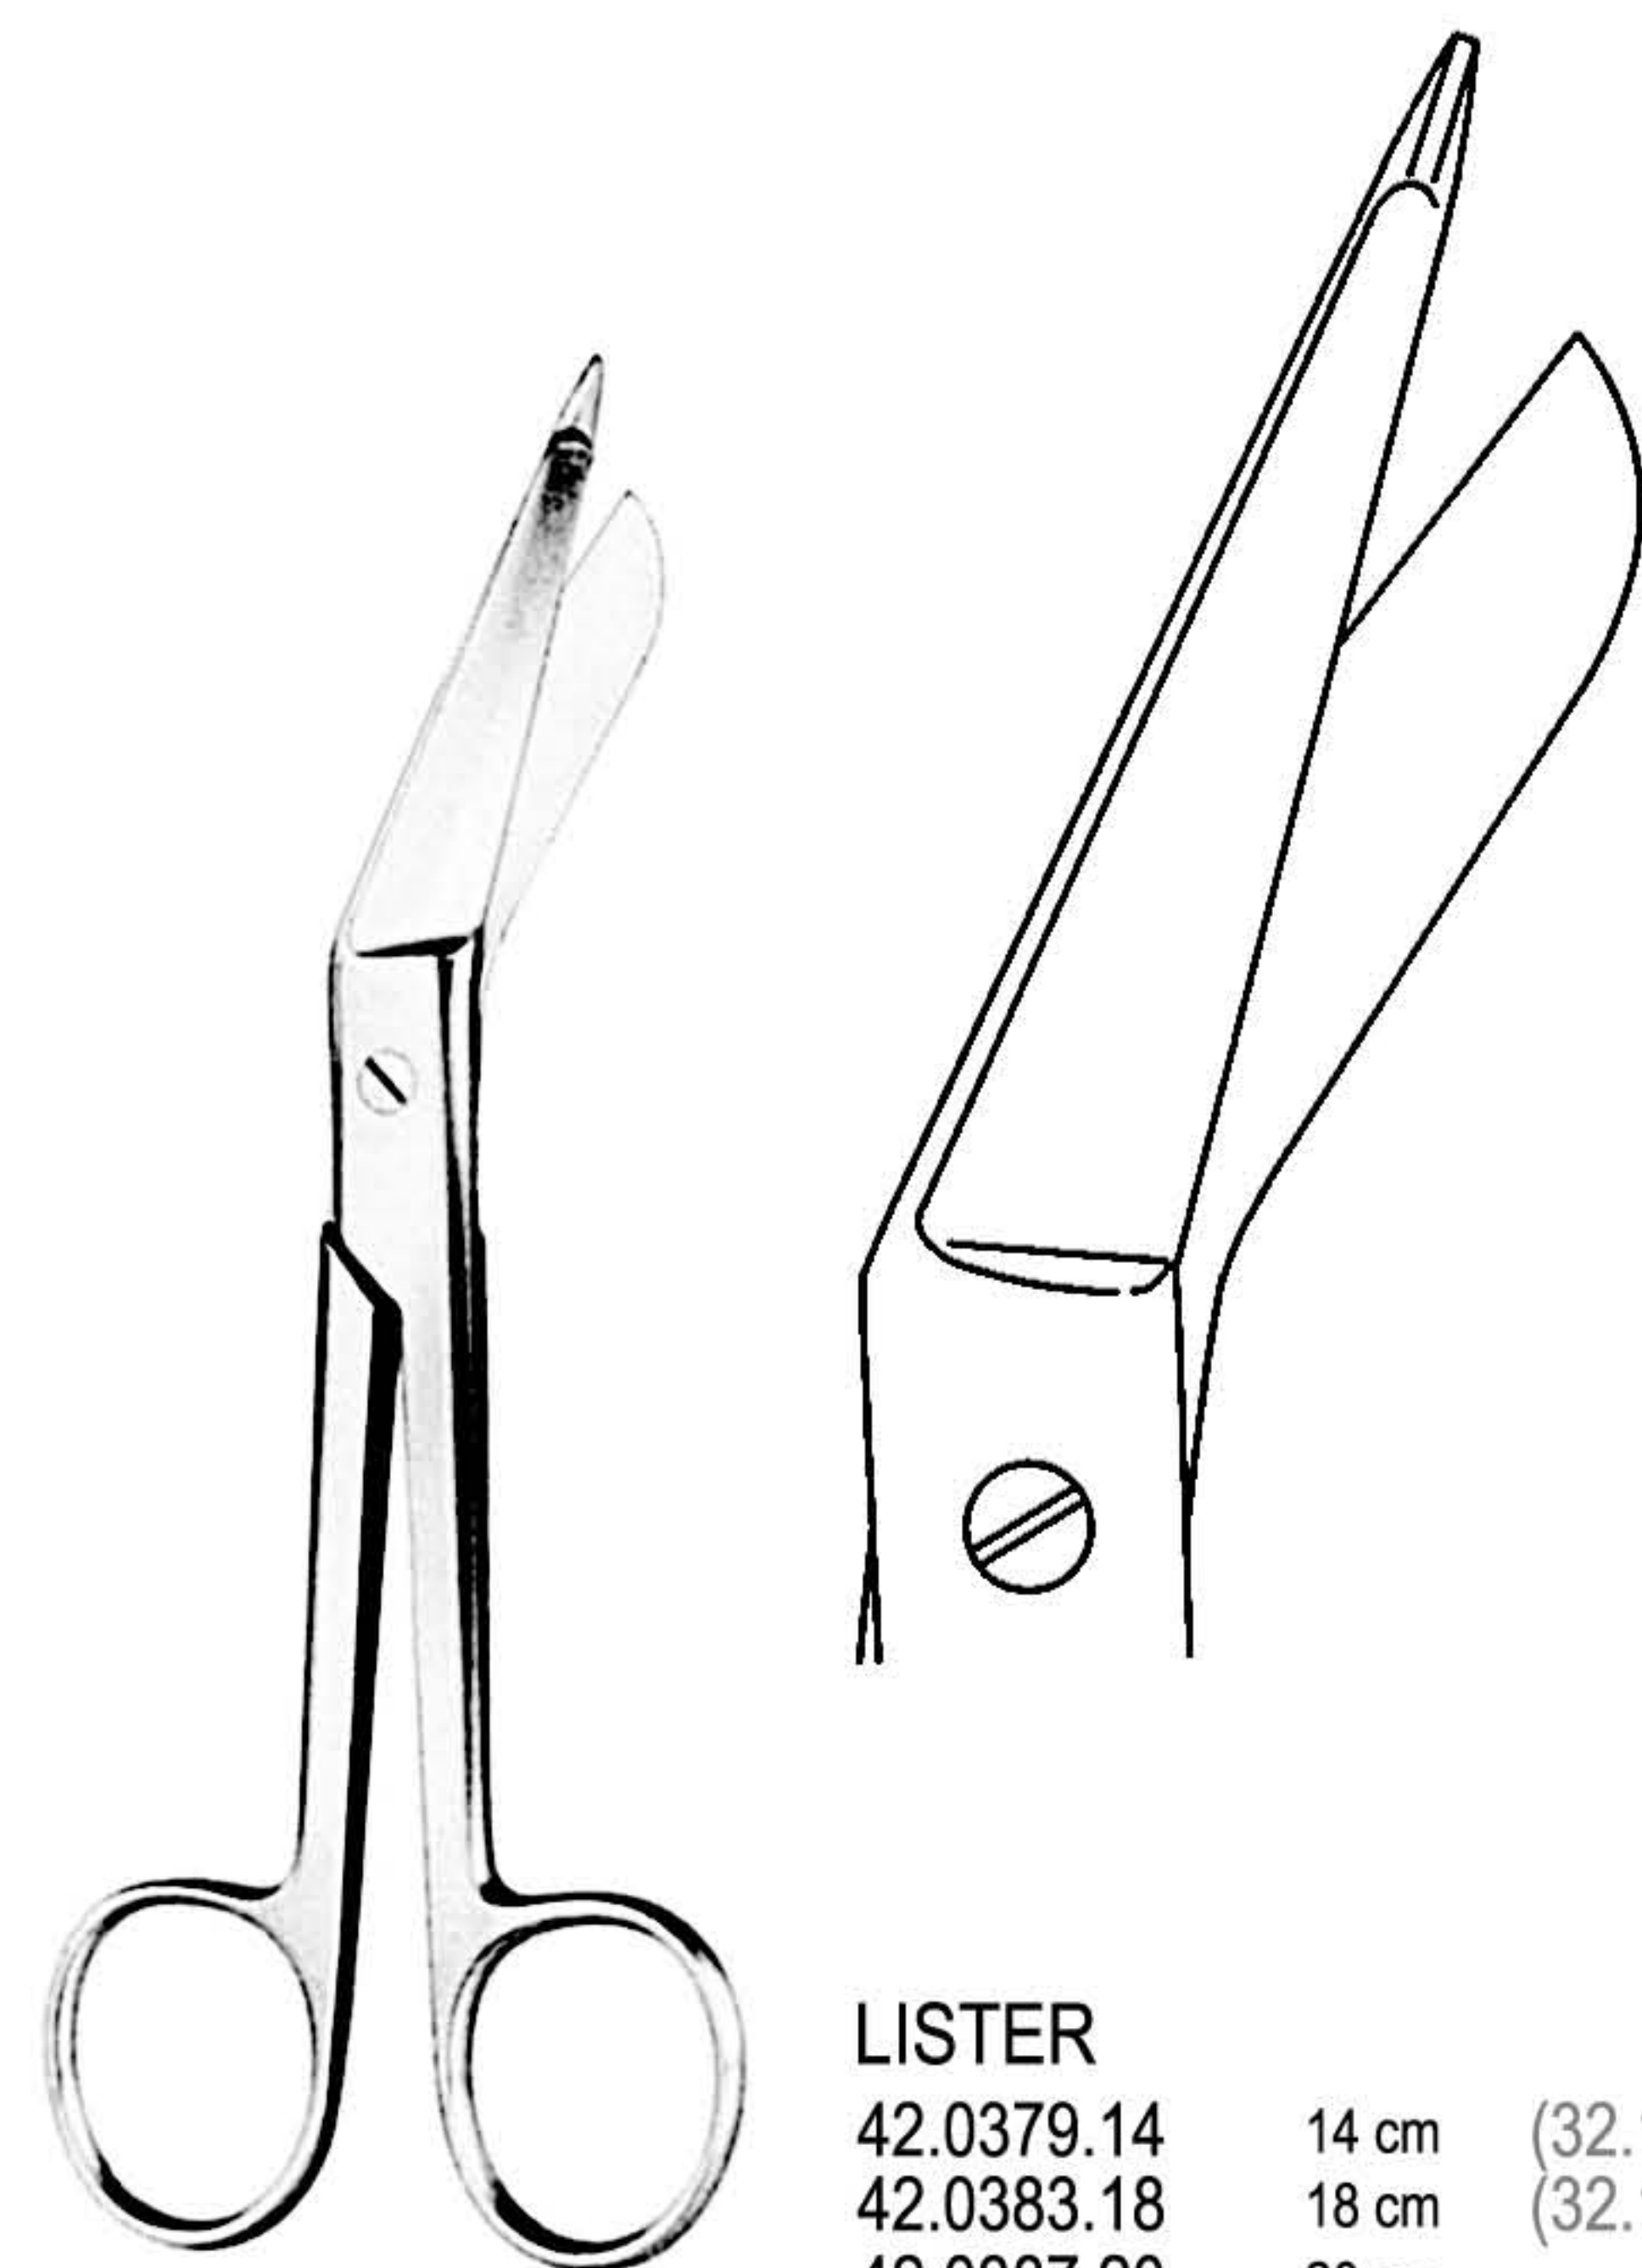

58.0122.24  
 24 cm

WOLF  
 58.0118.18 - 58.0122.24

BRUNS  
58.0125.24  
24 cm

BERGMANN  
58.0129.23  
23 cm

LISTER (UNIVERSAL)  
58.0133.15 15 cm  
58.0137.18 18 cm (32.135.18)  
(handle available in different colours)

LISTER (ROUND TYPE)  
58.0141.18 18 cm  
58.0145.20 20 cm

ESMARCH  
58.0149.20  
20 cm

LISTER  
42.0379.14 14 cm (32.131.14)  
42.0383.18 18 cm (32.132.18)  
42.0387.20 20 cm

**TC GOLD**

LISTER  
 58.0153.18  
 18 cm

BRUNS  
 58.0155.24  
 24 cm

LISTER (ROUND TYPE)  
 58.0159.18 18 cm  
 58.0163.20 20 cm