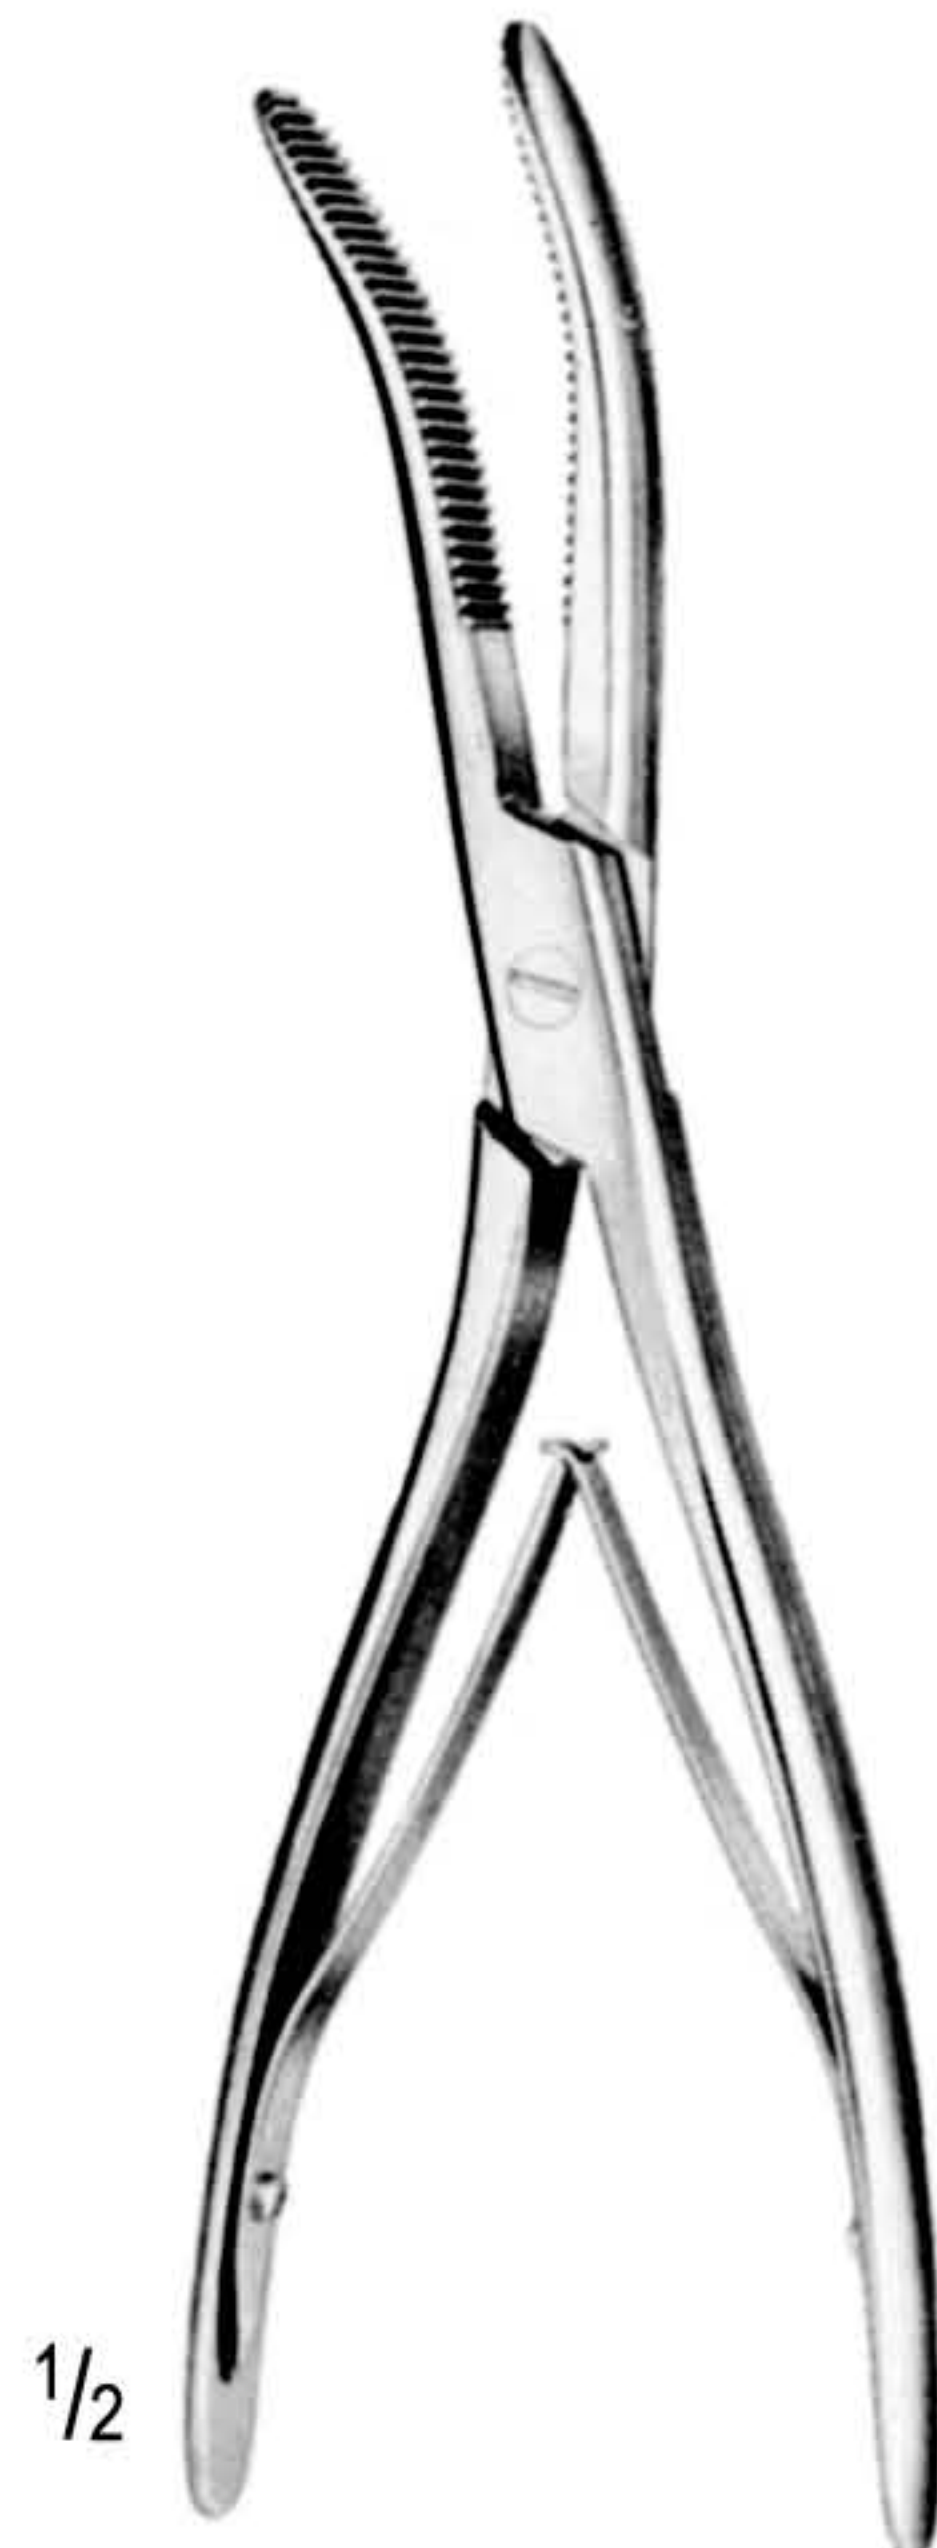

Plaster of Paris Shears  
Gipsscheren  
Cizallas para Vendajas Enyesados

STILLE-MOD  
58.0102.23 - 58.0110.37

58.0102.23  
23 cm

58.0106.26  
26 cm

58.0110.37  
37 cm

HENNING  
 58.0114.28  
 28 cm

58.0118.18  
 18 cm

58.0122.24  
 24 cm

WOLF  
 58.0118.18 - 58.0122.24

BRUNS  
58.0125.24  
24 cm

BERGMANN  
58.0129.23  
23 cm

LISTER (UNIVERSAL)  
58.0133.15 15 cm  
58.0137.18 18 cm (32.135.18)  
(handle available in different colours)

LISTER (ROUND TYPE)  
58.0141.18 18 cm  
58.0145.20 20 cm

ESMARCH  
58.0149.20  
20 cm

LISTER  
42.0379.14 14 cm (32.131.14)  
42.0383.18 18 cm (32.132.18)  
42.0387.20 20 cm

**TC GOLD**

LISTER  
 58.0153.18  
 18 cm

BRUNS  
 58.0155.24  
 24 cm

LISTER (ROUND TYPE)  
 58.0159.18 18 cm  
 58.0163.20 20 cm