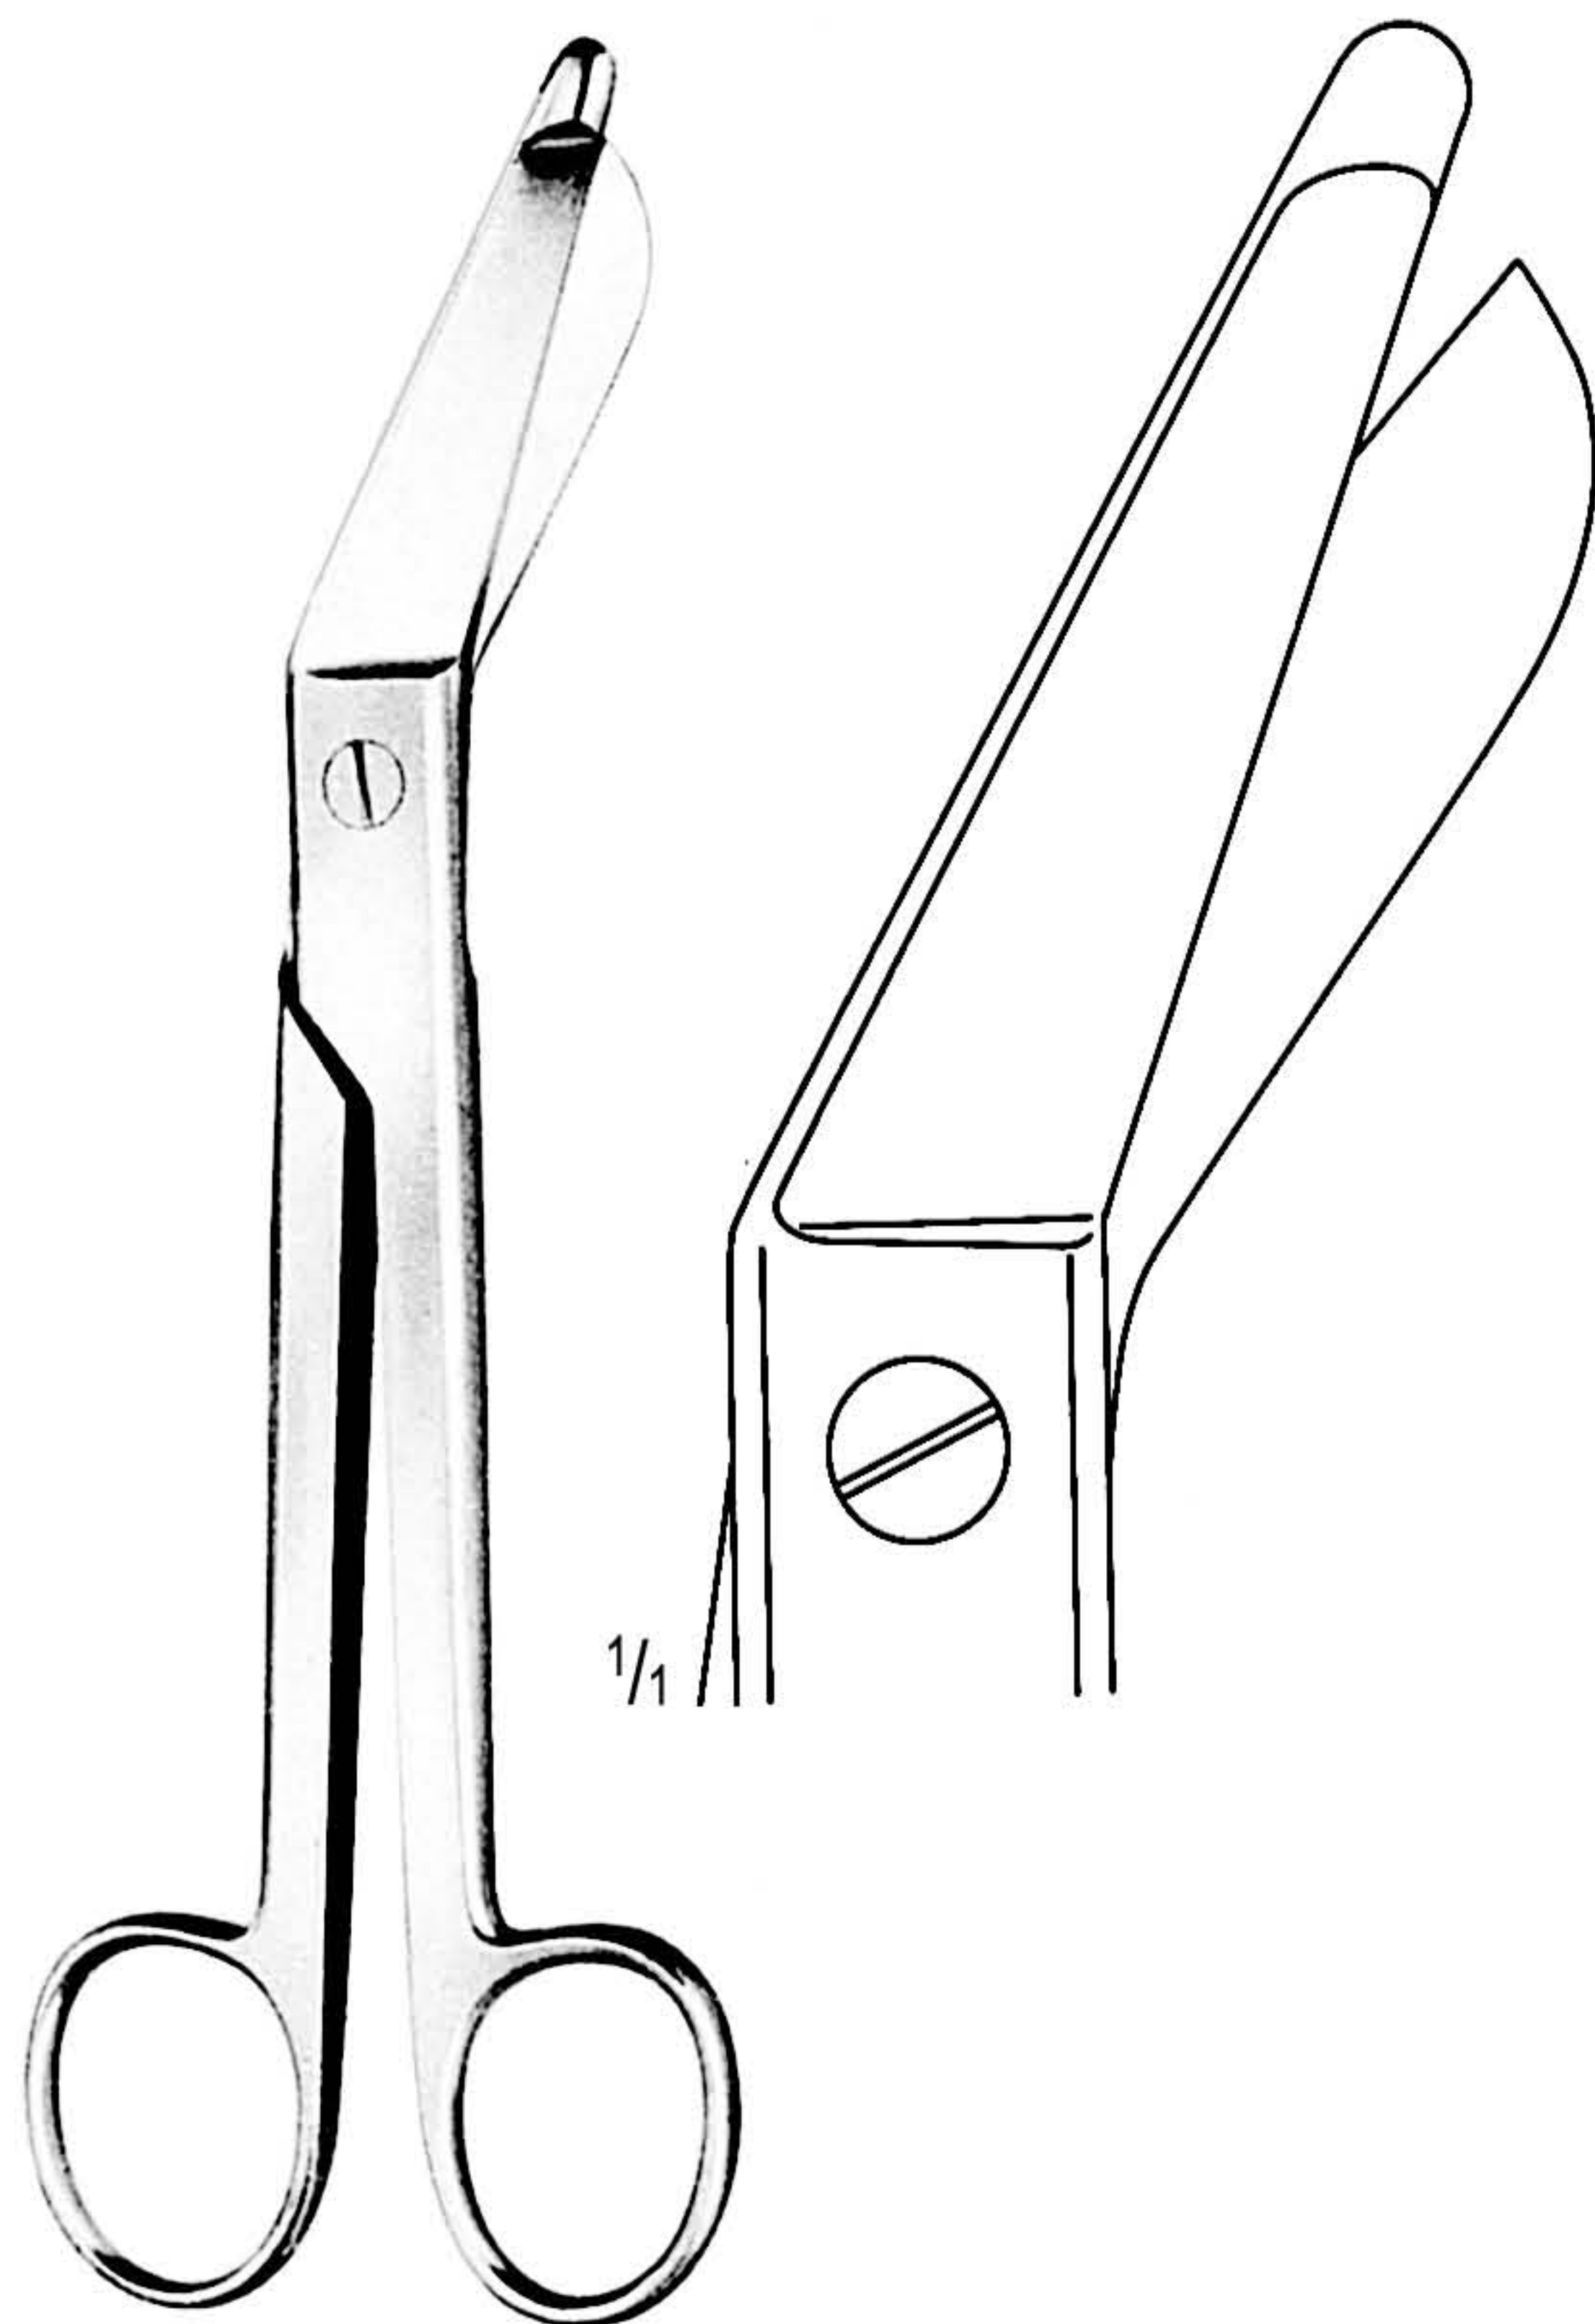

58.0122.24  
 24 cm

WOLF  
 58.0118.18 - 58.0122.24

BRUNS  
58.0125.24  
24 cm

BERGMANN  
58.0129.23  
23 cm

LISTER (UNIVERSAL)  
58.0133.15 15 cm  
58.0137.18 18 cm (32.135.18)  
(handle available in different colours)

LISTER (ROUND TYPE)  
58.0141.18 18 cm  
58.0145.20 20 cm

ESMARCH  
58.0149.20  
20 cm

LISTER  
42.0379.14 14 cm (32.131.14)  
42.0383.18 18 cm (32.132.18)  
42.0387.20 20 cm

**TC GOLD**

LISTER  
 58.0153.18  
 18 cm

BRUNS  
 58.0155.24  
 24 cm

LISTER (ROUND TYPE)  
 58.0159.18 18 cm  
 58.0163.20 20 cm