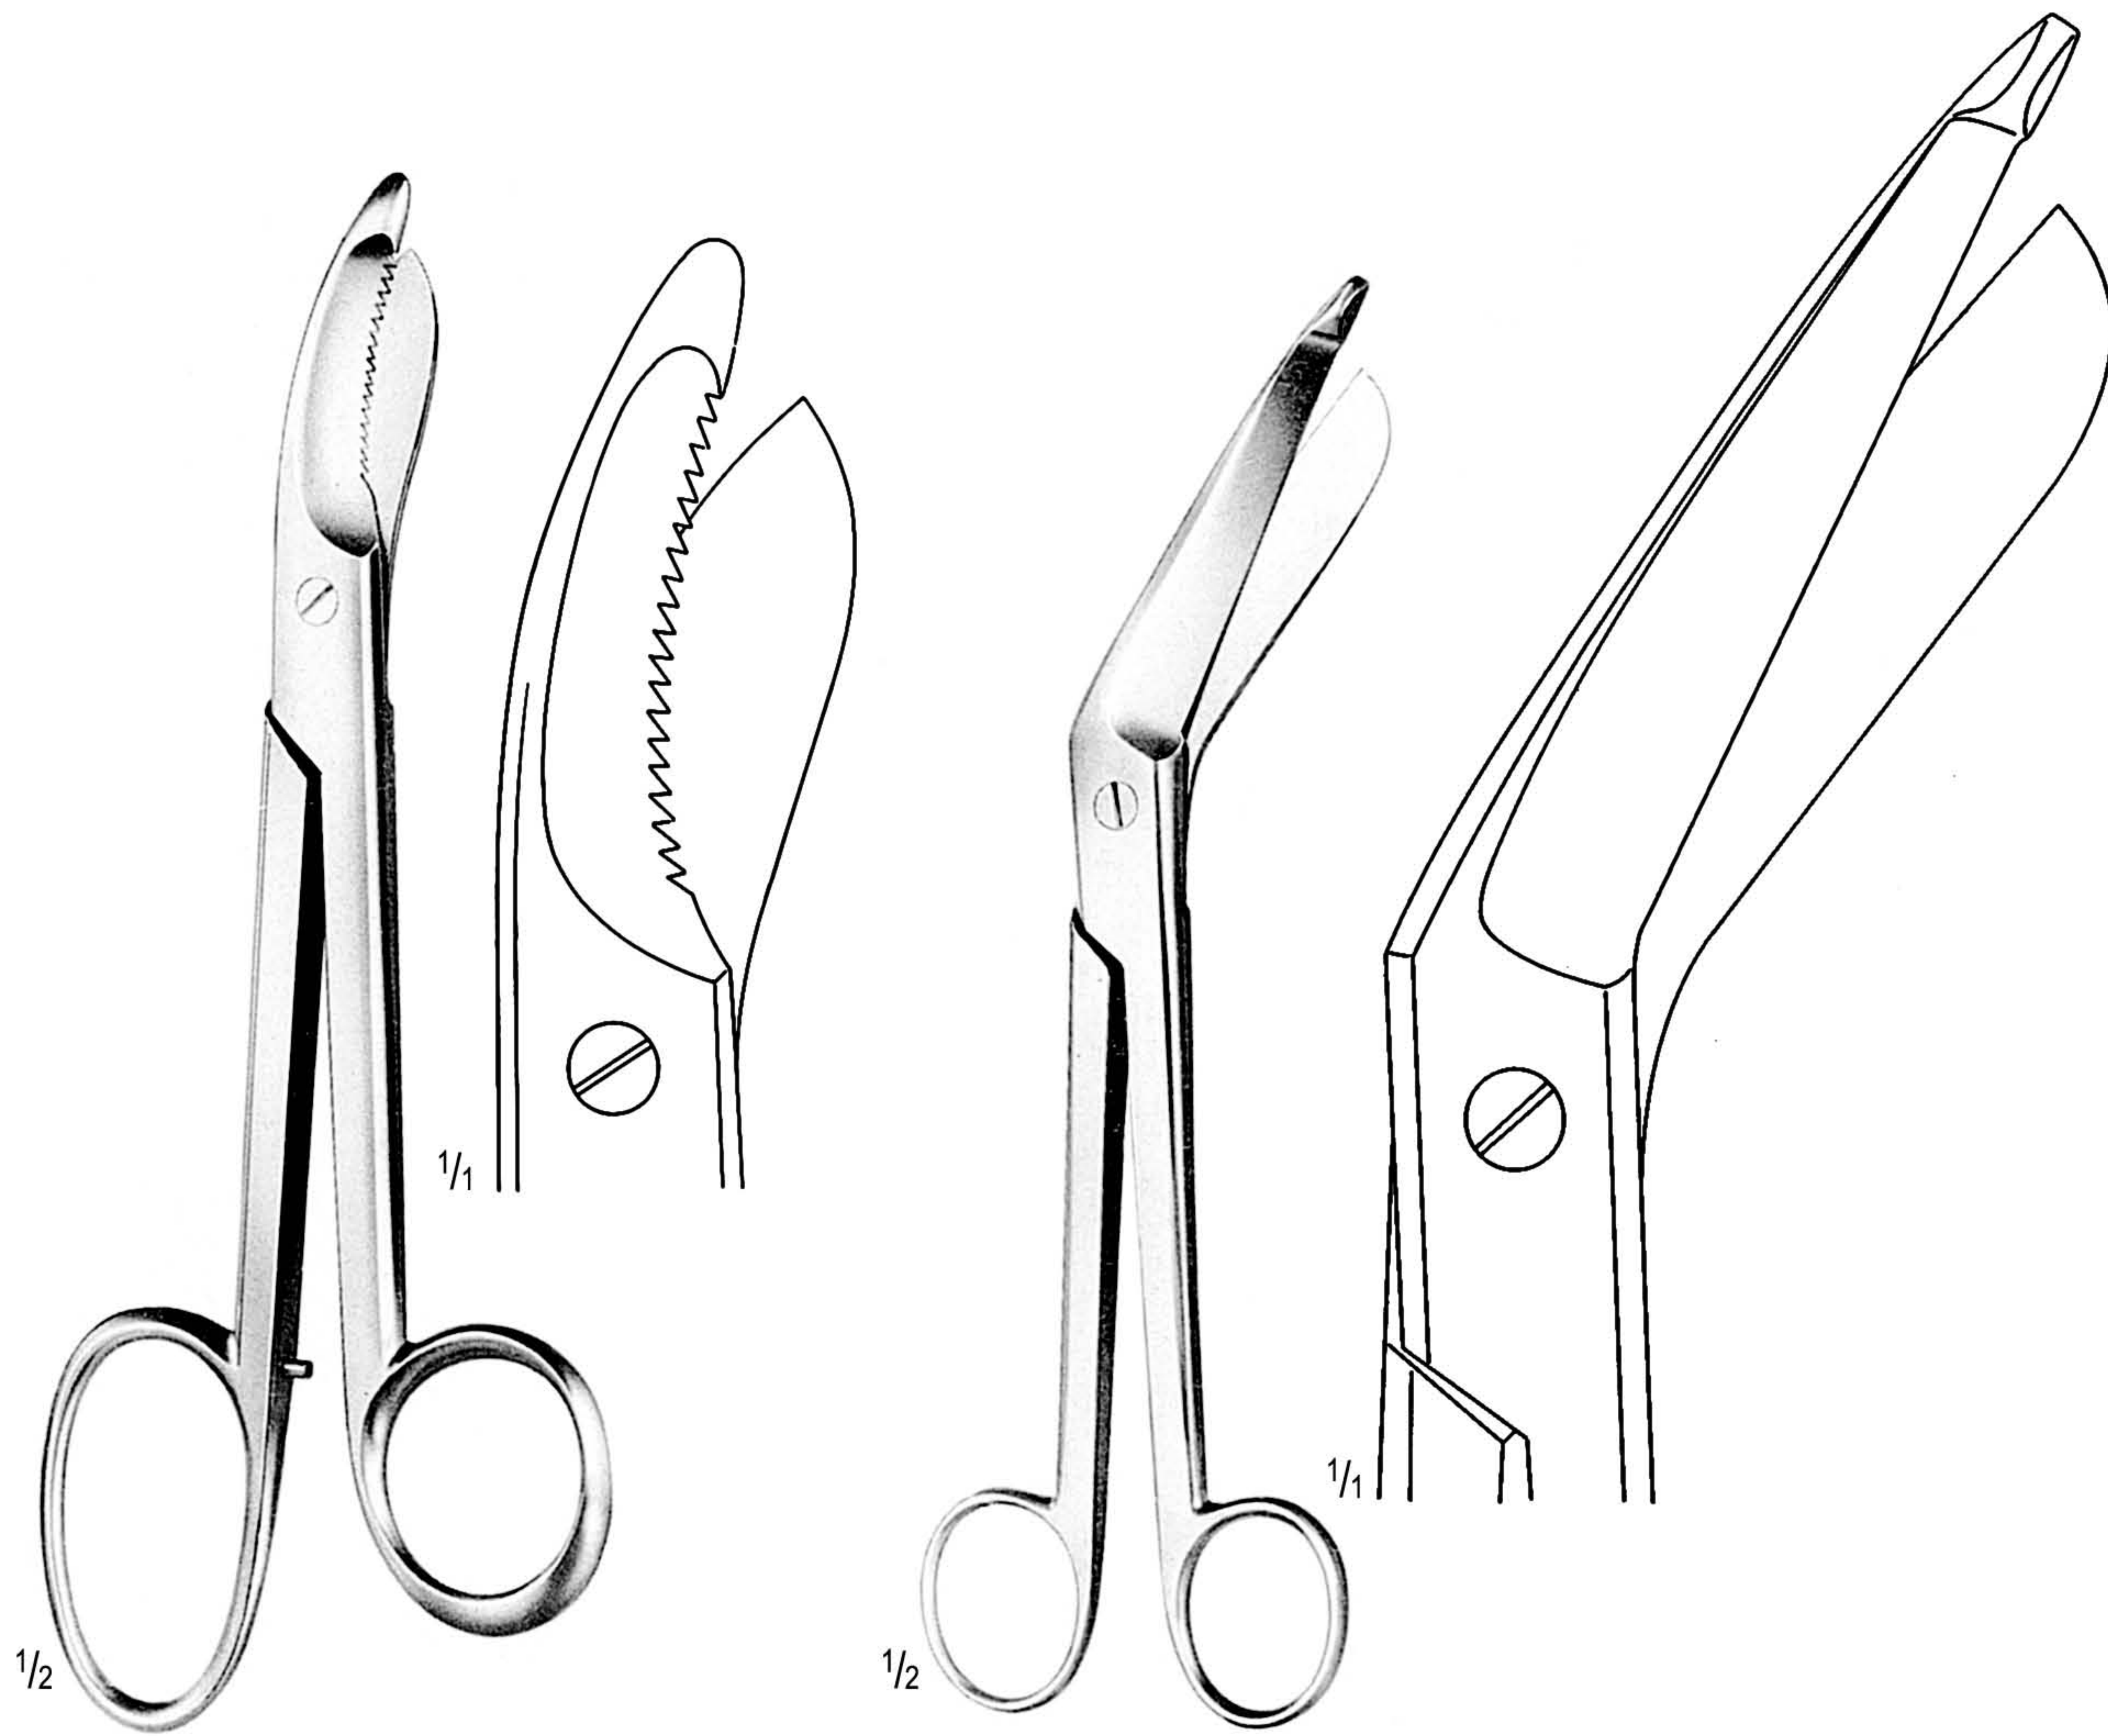

Plaster of Paris Shears  
Gipsscheren  
Cizallas para Vendajas Enyesados

STILLE-MOD  
58.0102.23 - 58.0110.37

58.0102.23  
23 cm

58.0106.26  
26 cm

58.0110.37  
37 cm

HENNING  
 58.0114.28  
 28 cm

58.0118.18  
 18 cm

58.0122.24  
 24 cm

WOLF  
 58.0118.18 - 58.0122.24

BRUNS  
58.0125.24  
24 cm

BERGMANN  
58.0129.23  
23 cm

LISTER (UNIVERSAL)  
58.0133.15 15 cm  
58.0137.18 18 cm (32.135.18)  
(handle available in different colours)

LISTER (ROUND TYPE)  
58.0141.18 18 cm  
58.0145.20 20 cm

ESMARCH  
58.0149.20  
20 cm

LISTER  
42.0379.14 14 cm (32.131.14)  
42.0383.18 18 cm (32.132.18)  
42.0387.20 20 cm

**TC GOLD**

LISTER  
 58.0153.18  
 18 cm

BRUNS  
 58.0155.24  
 24 cm

LISTER (ROUND TYPE)  
 58.0159.18 18 cm  
 58.0163.20 20 cm