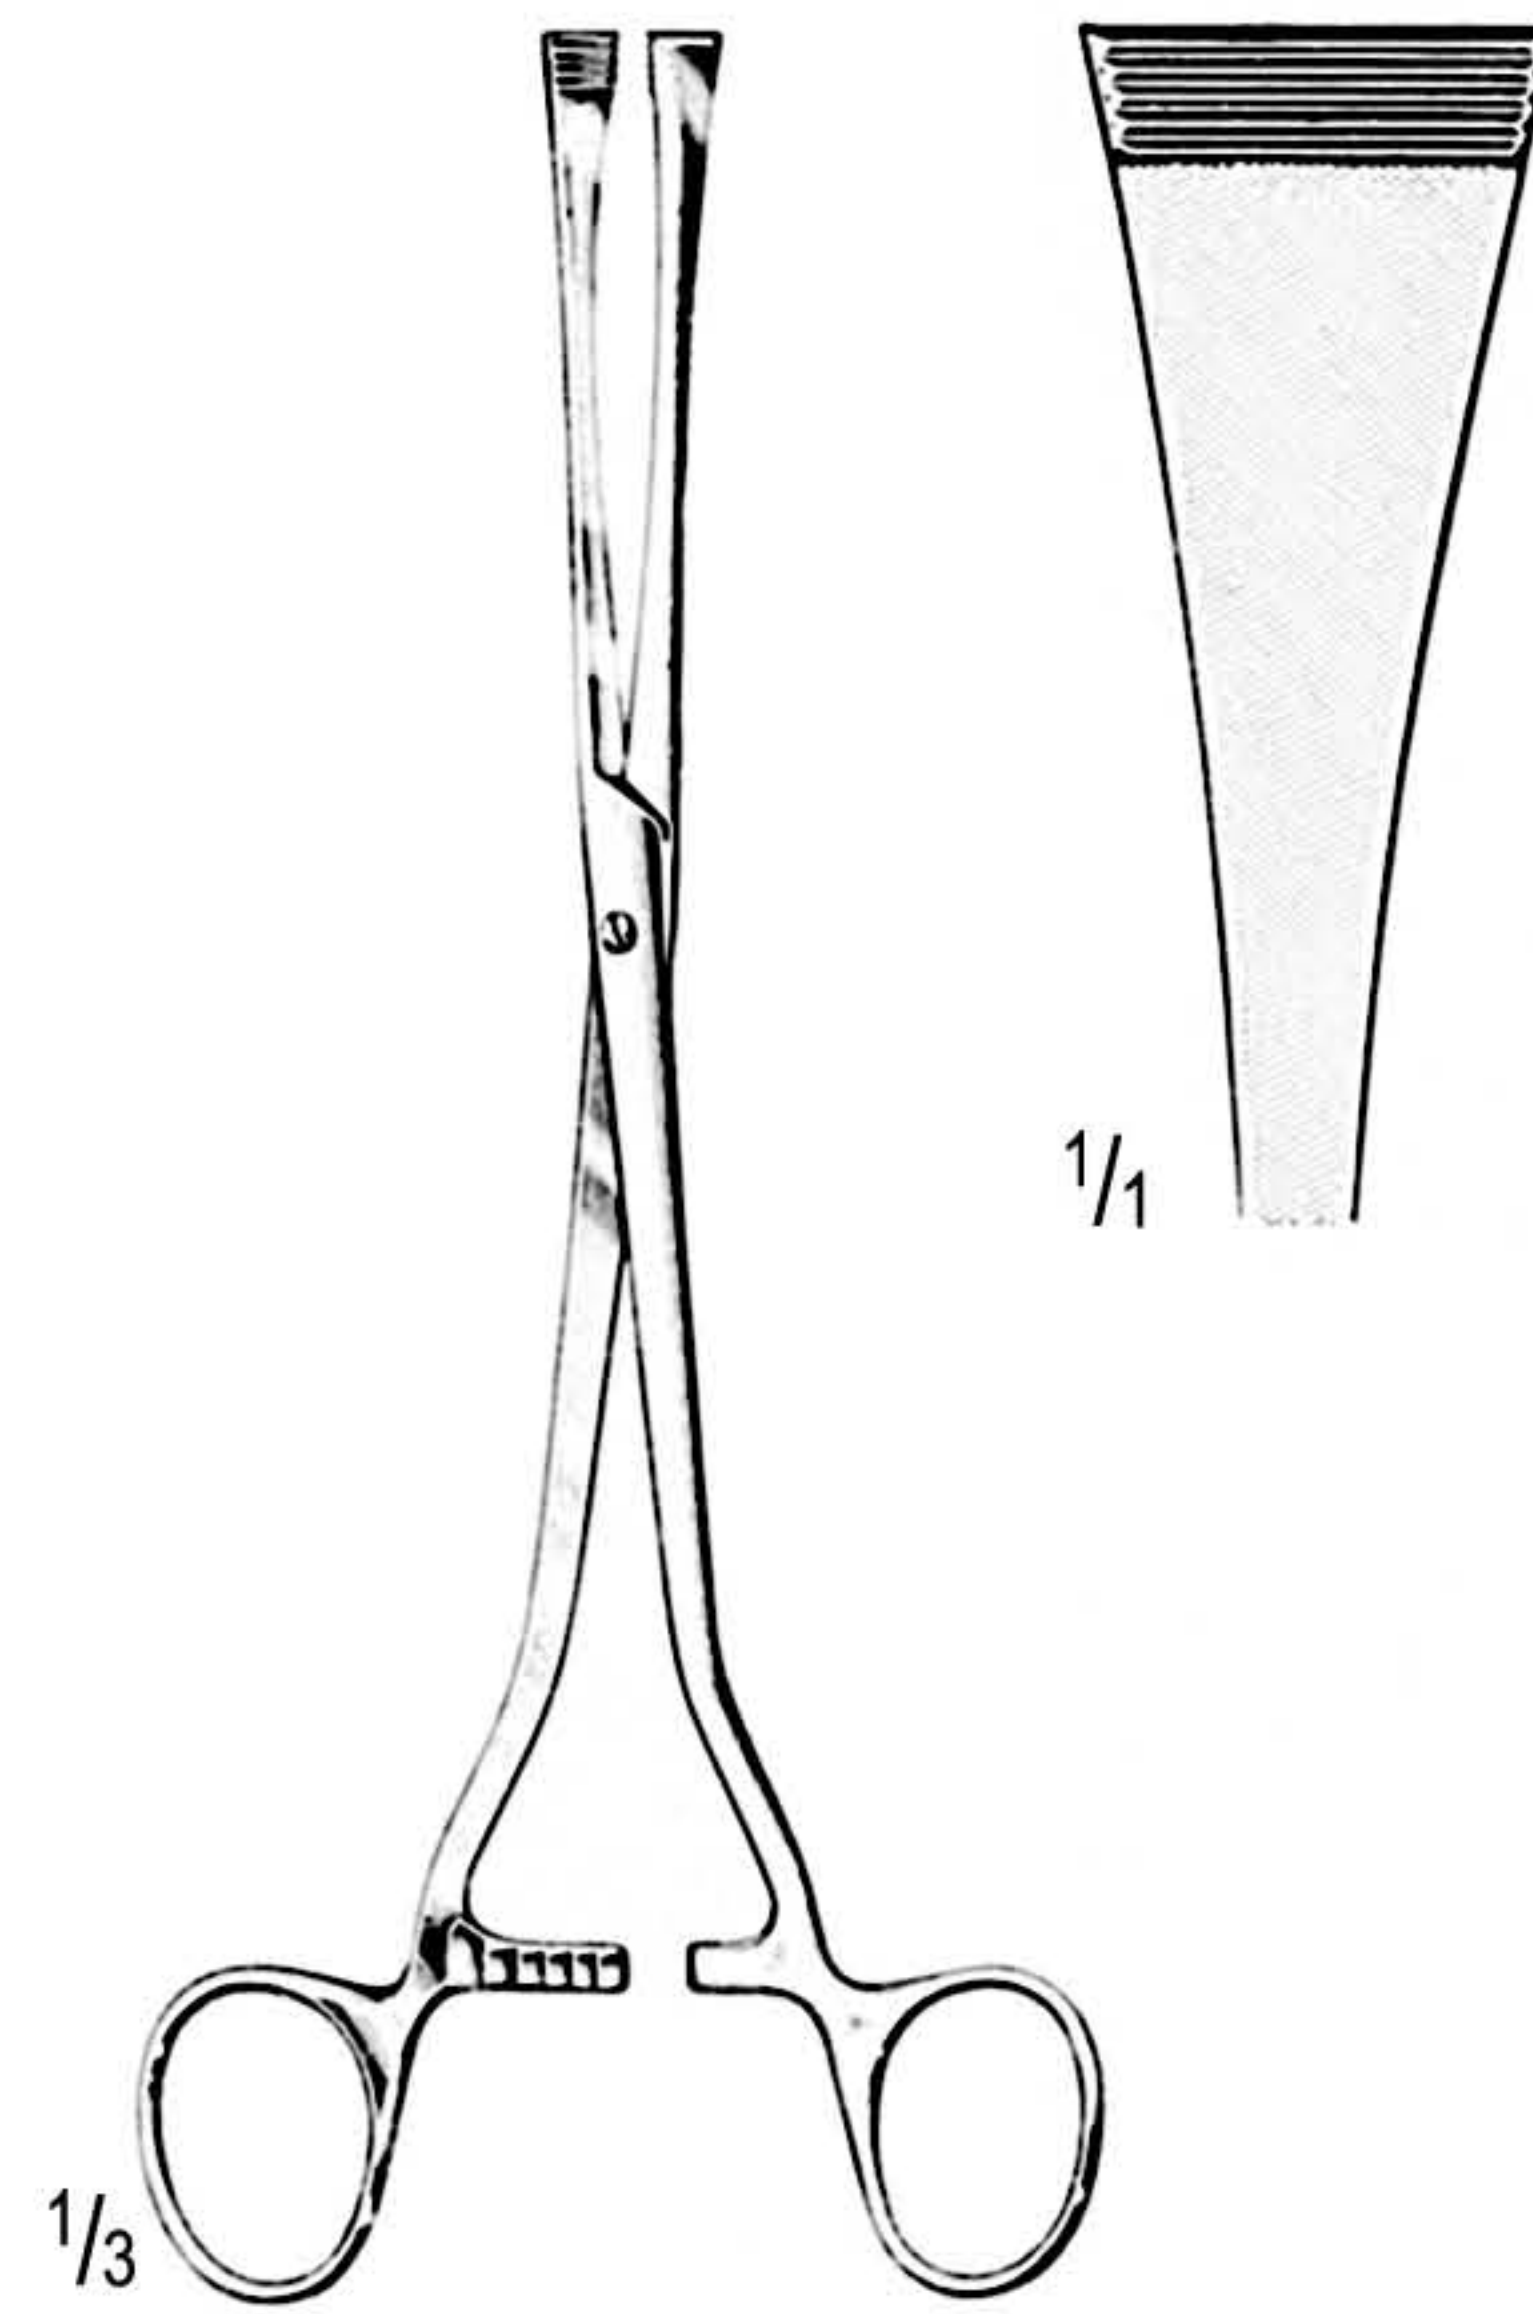

1/4

KIELLAND  
 53.0122.41  
 41 cm

1/4

De Lee  
53-0124-30  
30 cm

De Lee  
53-0126-36 36 cm  
53-0128-39 39 cm

ELLIOT  
53-0127-32 32 cm  
53-0129-38 38 cm

1/4

Mc LEAN  
53.0131.36  
36 cm

1/4

KIELLAND-LUIKART  
53.0133.36  
40 cm

1/4

PIPER  
53.0135.36  
44 cm

1/2

KANE  
 53.0137.08  
 8.5 cm

1/2

COLLIN  
 53.0138.09  
 9 cm

1/3

PESTALOZZA  
 53.0140.30  
 30 cm

1/1

1/3

CUZZI  
 53.0141.30 - 53.0147.30  
 30 cm

toothed back  
 ruckseite gezahnt  
 con dorso dentado

1/1

53.0141.30

1/1

53.0143.30

1/1

53.0147.30

blunt - stumpf - romas

GREEN-ARMYTAGE  
 53.0150.21  
 21 cm

SAENGER  
 53.0154.27 - 53.0155.27  
 27 cm

WINTER  
 53.0158.28 - 53.0163.28  
 28 cm