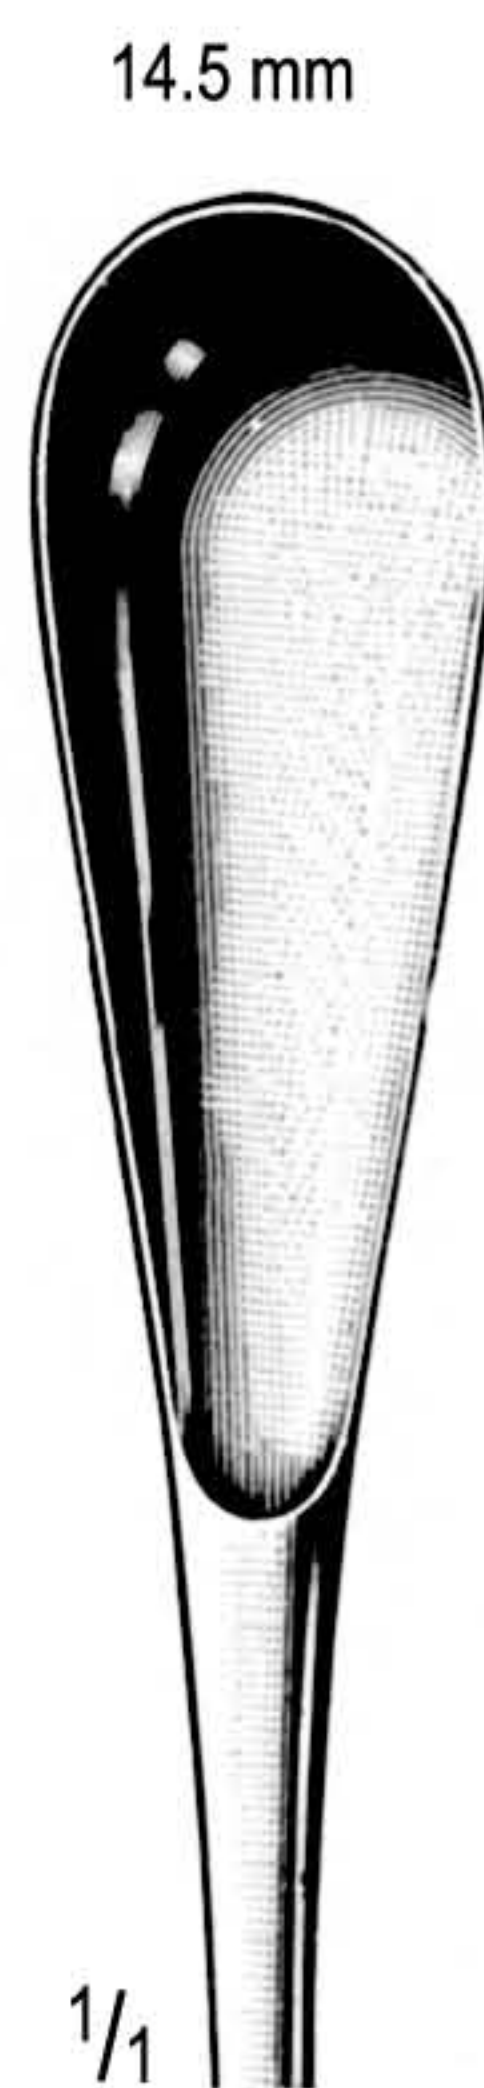

1/4

SIMPSON  
 53.0102.30  
 30 cm

1/4

SIMPSON-BRAUN  
 53.0106.36  
 36 cm

1/4

NAEGELE  
 53.0110.36 36 cm  
 53.0114.40 40 cm

1/4

MARTIN  
 53.0118.34  
 34 cm

1/4

KIELLAND  
 53.0122.41  
 41 cm

1/4

De Lee  
53-0124-30  
30 cm

De Lee  
53-0126-36 36 cm  
53-0128-39 39 cm

ELLIOT  
53-0127-32 32 cm  
53-0129-38 38 cm

1/4

Mc LEAN  
53.0131.36  
36 cm

1/4

KIELLAND-LUIKART  
53.0133.36  
40 cm

1/4

PIPER  
53.0135.36  
44 cm

1/2

KANE  
 53.0137.08  
 8.5 cm

1/2

COLLIN  
 53.0138.09  
 9 cm

1/3

PESTALOZZA  
 53.0140.30  
 30 cm

1/1

1/3

CUZZI  
 53.0141.30 - 53.0147.30  
 30 cm

toothed back  
 ruckseite gezahnt  
 con dorso dentado

1/1

53.0141.30