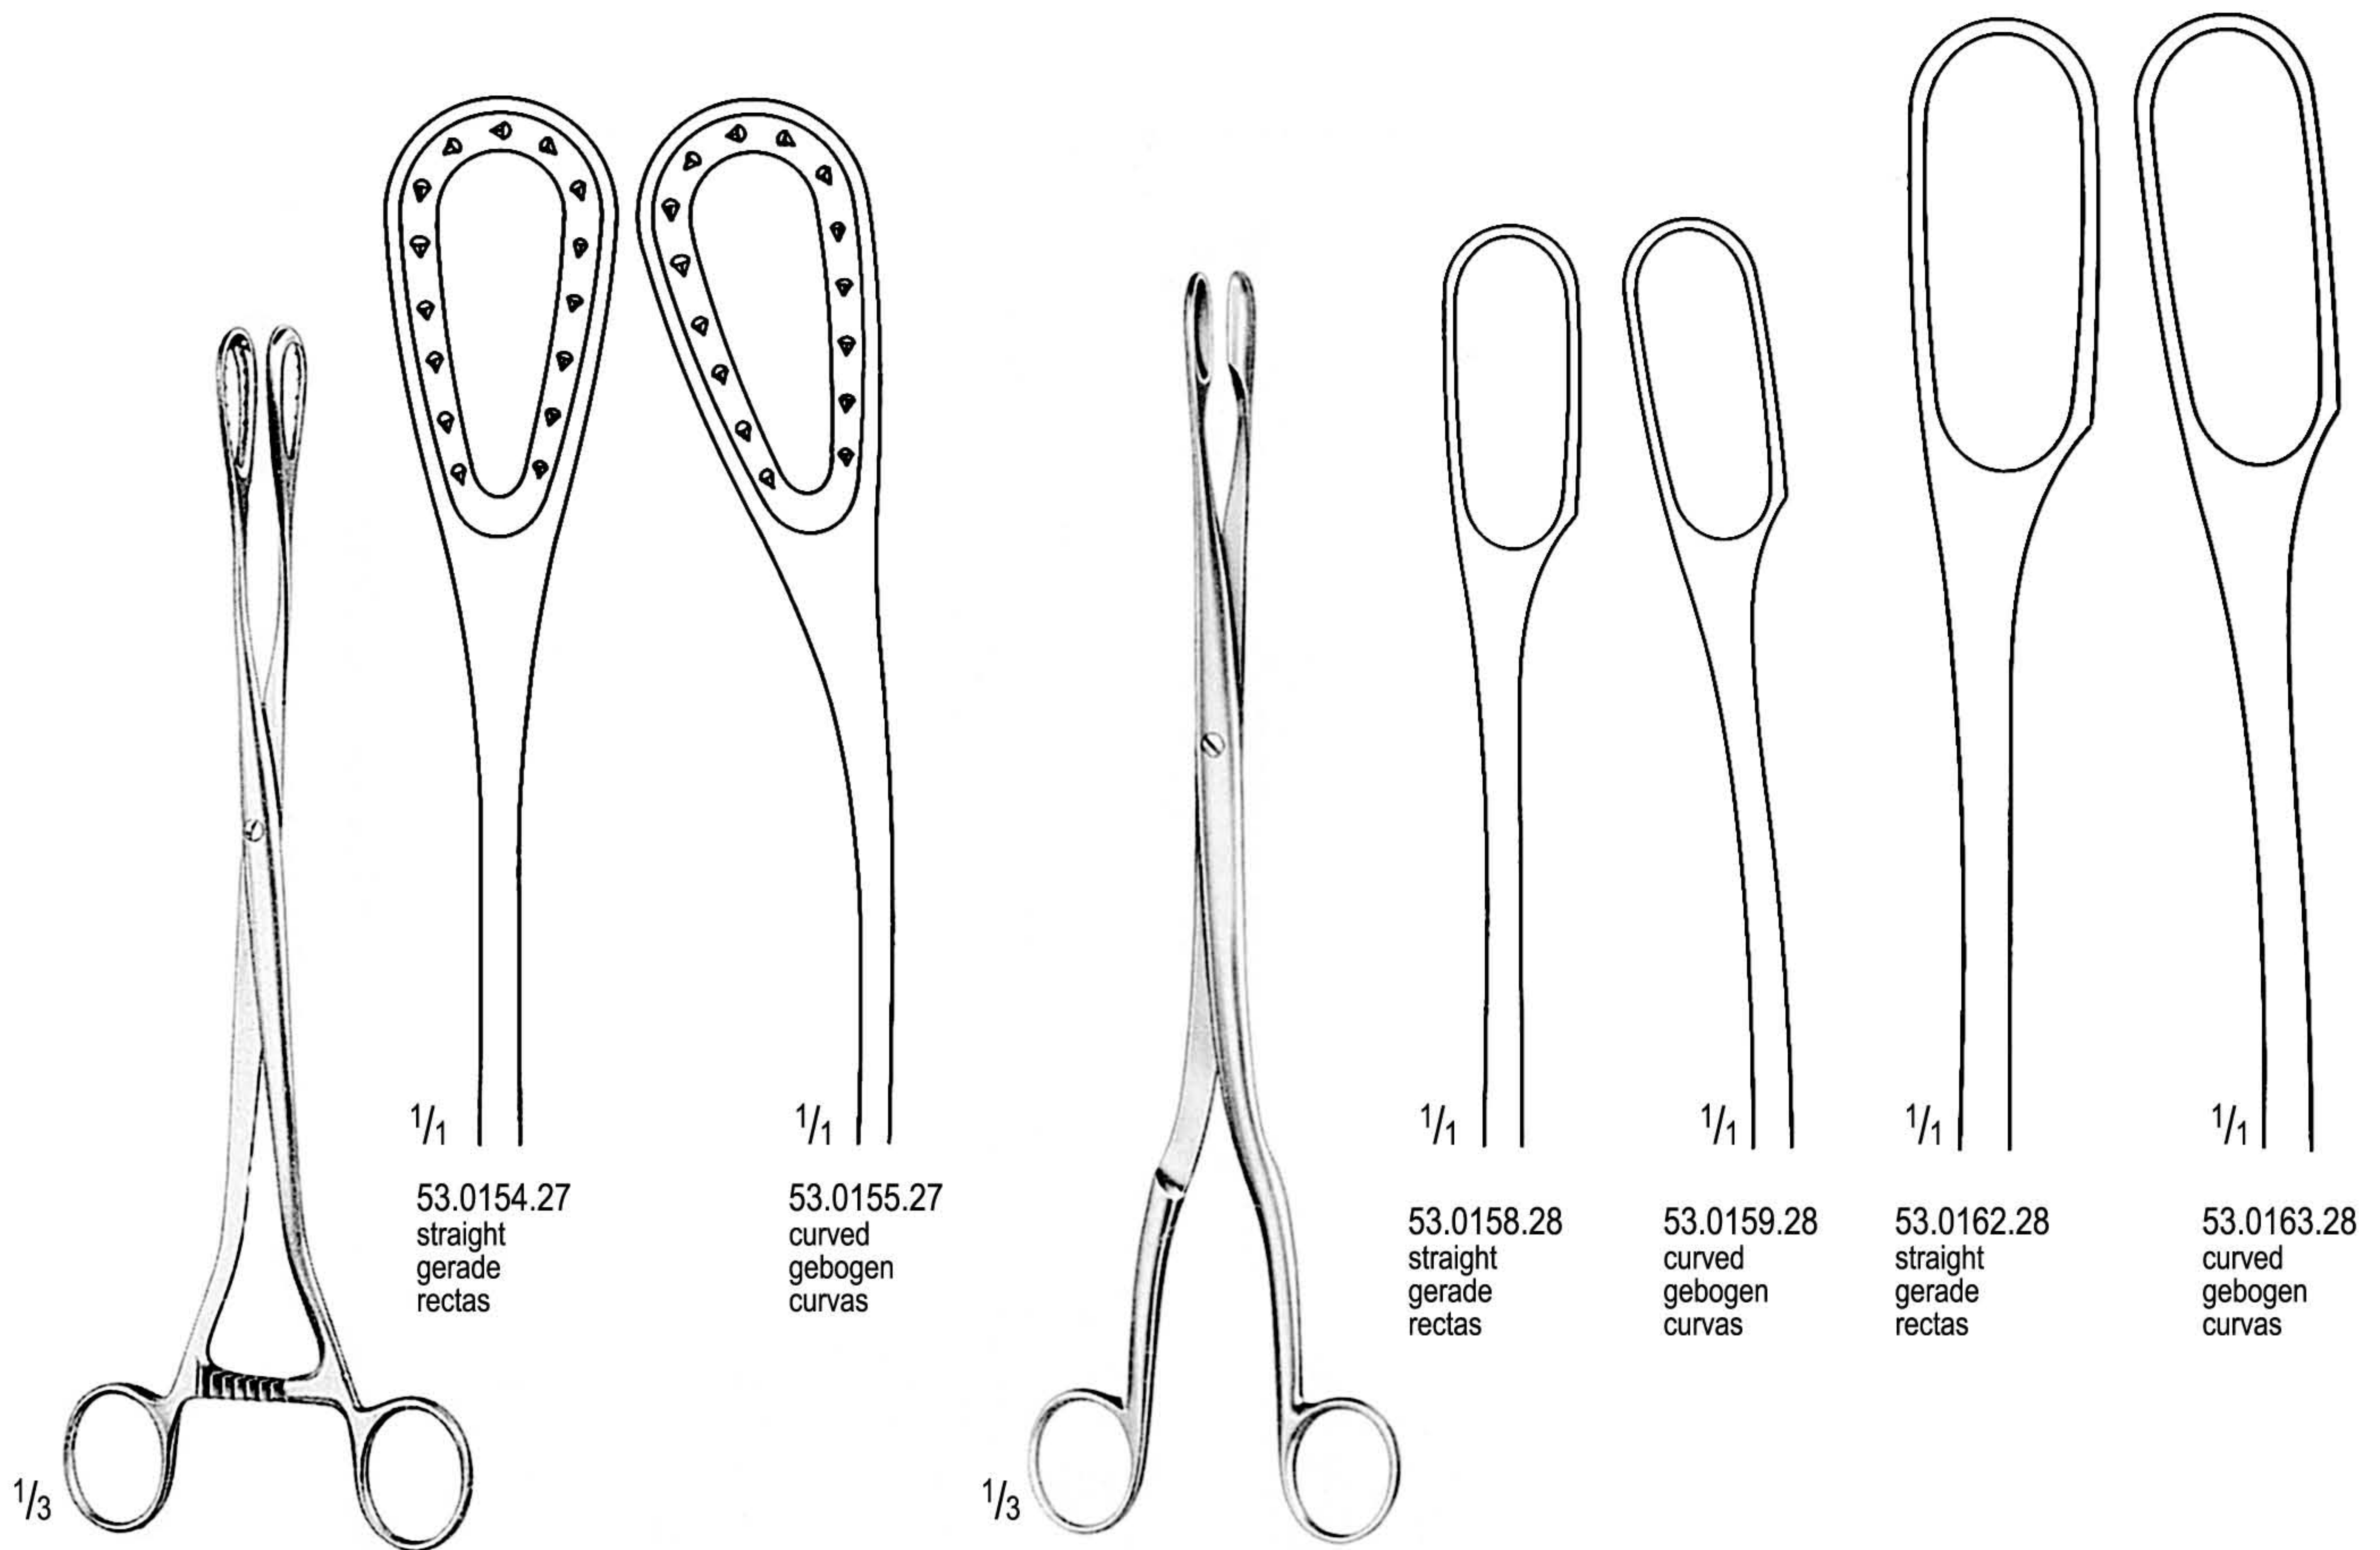

1/4

KIELLAND  
 53.0122.41  
 41 cm

1/4

De Lee  
53-0124-30  
30 cm

De Lee  
53-0126-36 36 cm  
53-0128-39 39 cm

ELLIOT  
53-0127-32 32 cm  
53-0129-38 38 cm

1/4

Mc LEAN  
53.0131.36  
36 cm

1/4

KIELLAND-LUIKART  
53.0133.36  
40 cm

1/4

PIPER  
53.0135.36  
44 cm

1/2

KANE  
 53.0137.08  
 8.5 cm

1/2

COLLIN  
 53.0138.09  
 9 cm

1/1

53.0143.30

1/1

53.0147.30

blunt - stumpf - romas

GREEN-ARMYTAGE  
 53.0150.21  
 21 cm

SAENGER  
 53.0154.27 - 53.0155.27  
 27 cm

WINTER  
 53.0158.28 - 53.0163.28  
 28 cm