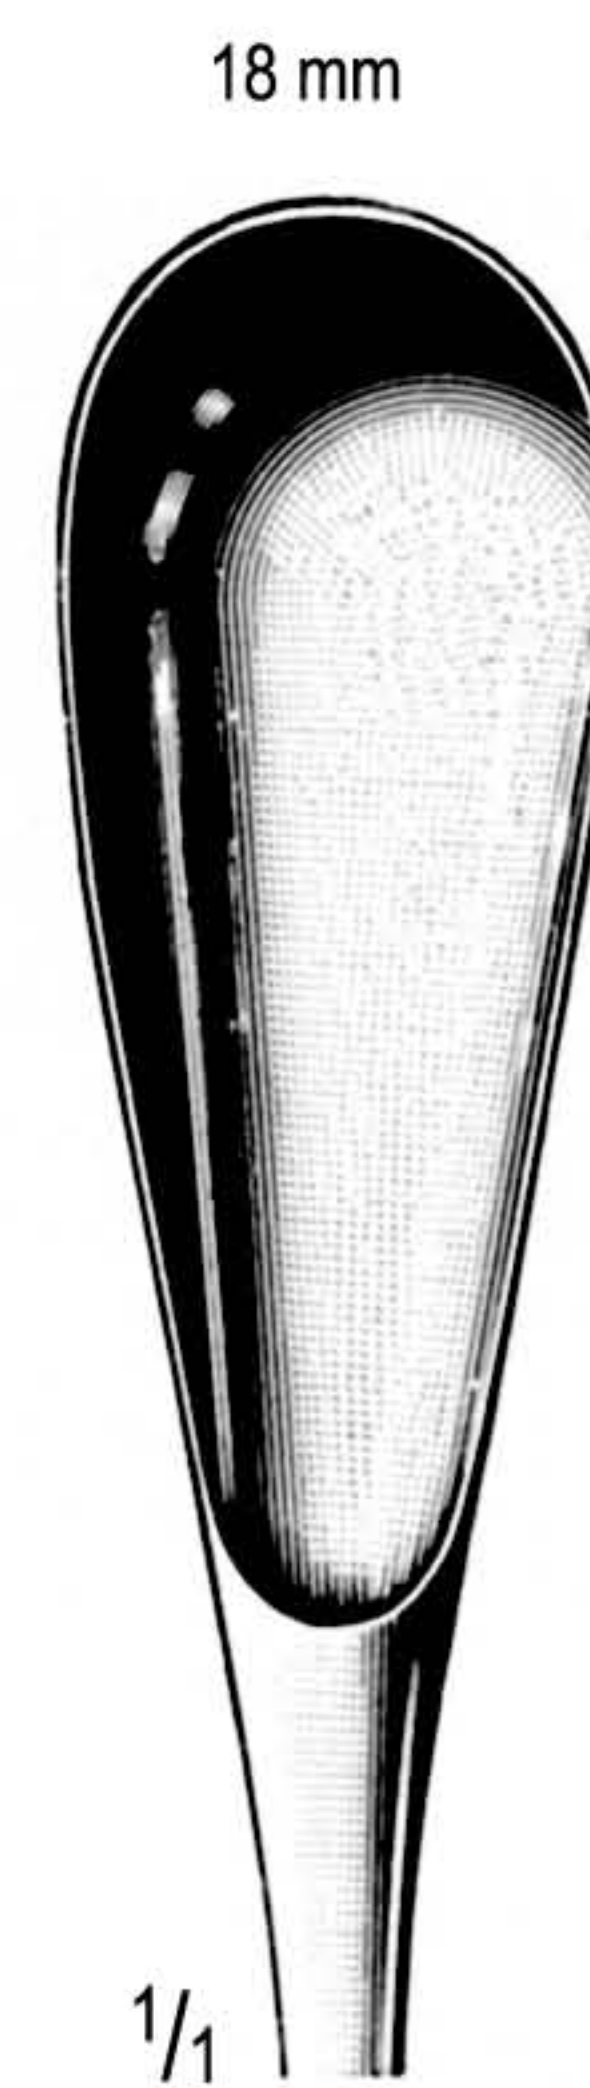

1/4

SIMPSON  
 53.0102.30  
 30 cm

1/4

SIMPSON-BRAUN  
 53.0106.36  
 36 cm

1/4

NAEGELE  
 53.0110.36 36 cm  
 53.0114.40 40 cm

1/4

MARTIN  
 53.0118.34  
 34 cm

1/4

KIELLAND  
 53.0122.41  
 41 cm

1/4

De Lee  
53-0124-30  
30 cm

De Lee  
53-0126-36 36 cm  
53-0128-39 39 cm

ELLIOT  
53-0127-32 32 cm  
53-0129-38 38 cm

1/4

Mc LEAN  
53.0131.36  
36 cm

1/4

KIELLAND-LUIKART  
53.0133.36  
40 cm

1/4

PIPER  
53.0135.36  
44 cm

1/2

KANE  
 53.0137.08  
 8.5 cm

1/2

COLLIN  
 53.0138.09  
 9 cm

1/3

PESTALOZZA  
 53.0140.30  
 30 cm

1/1

1/3

CUZZI  
 53.0141.30 - 53.0147.30  
 30 cm

toothed back  
 ruckseite gezahnt  
 con dorso dentado

1/1

53.0141.30