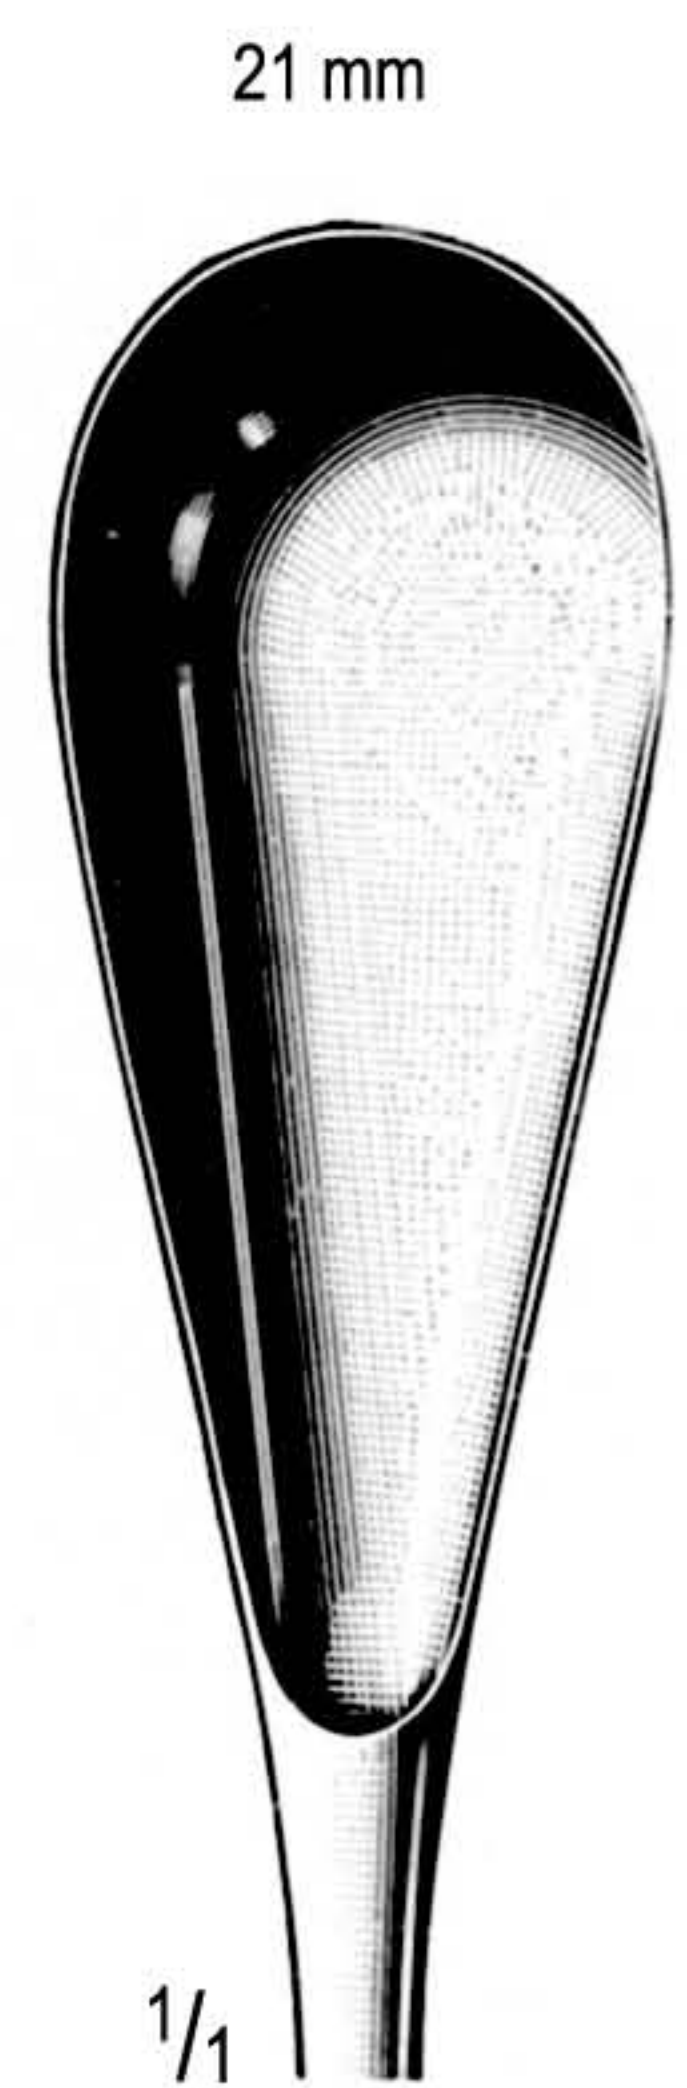

1/1

53.0147.30

blunt - stumpf - romas