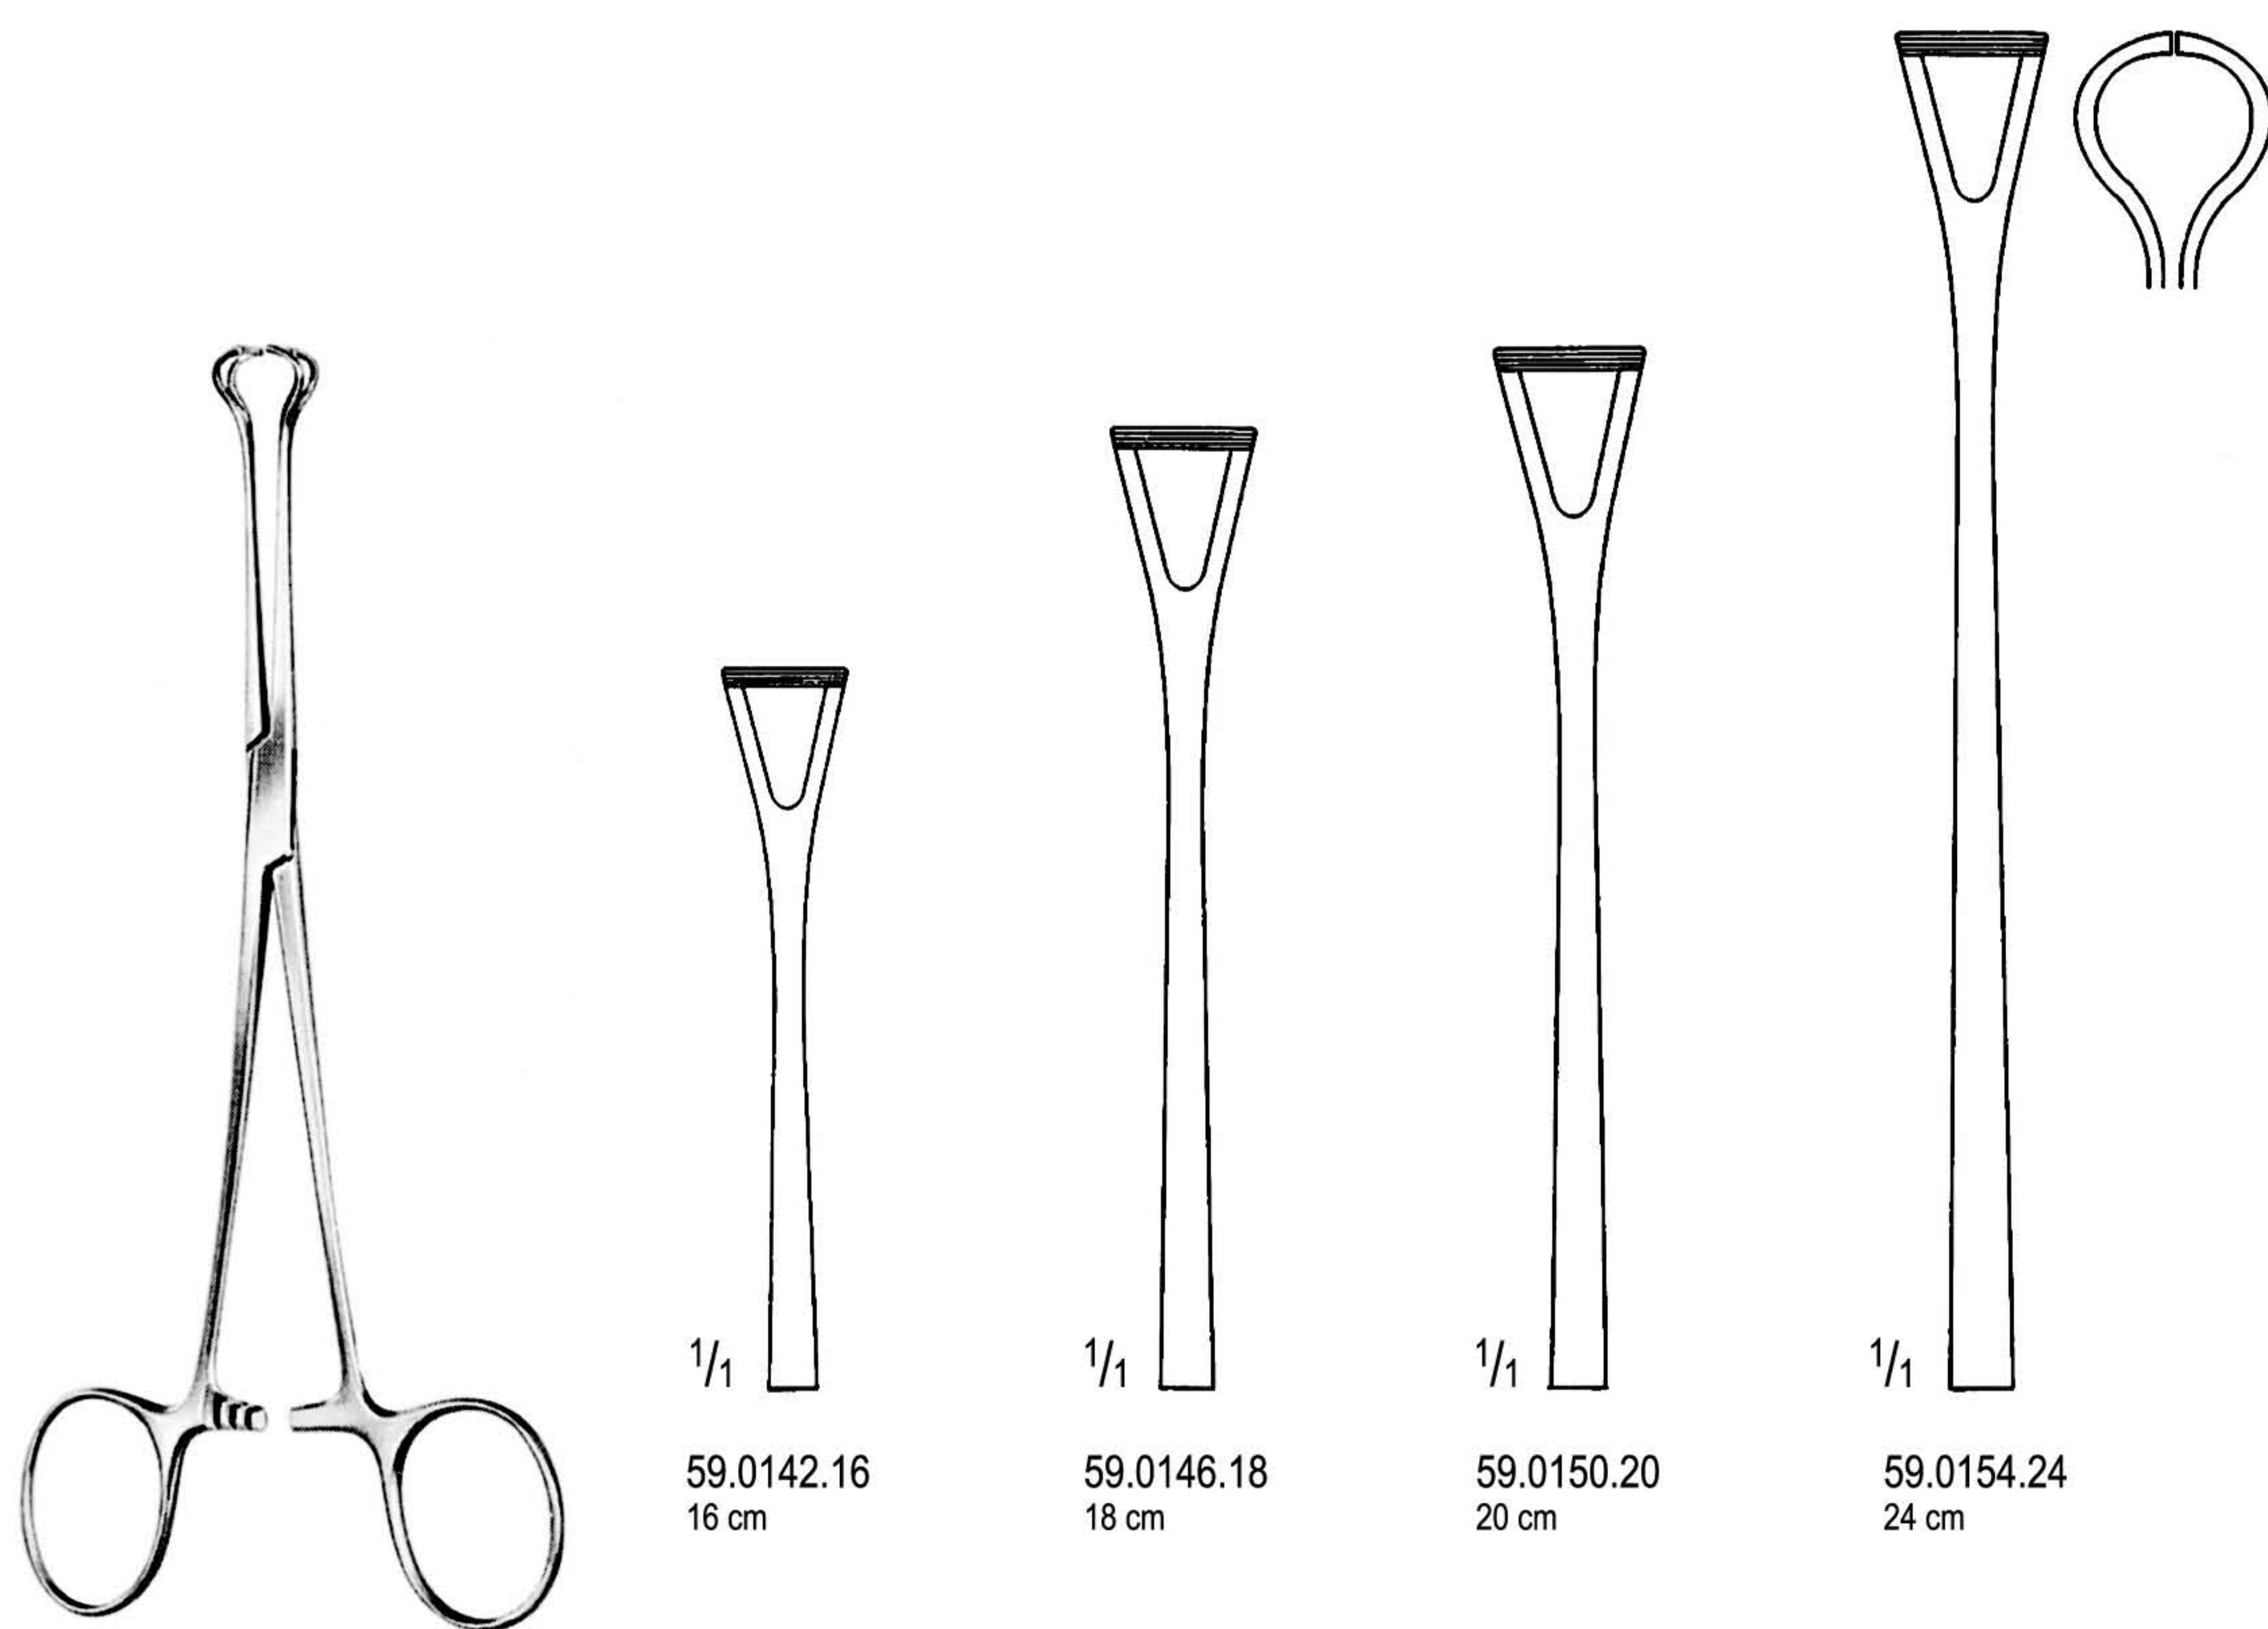

JUDD-ALLIS
 59.0134.15 15 cm
 59.0138.19 19 cm

ALLIS-ADAIR
 59.0140.15
 15 cm

BABCOCK
 59.0142.16 - 59.0154.24

1/1
 59.0142.16
 16 cm

1/1
 59.0146.18
 18 cm

1/1
 59.0150.20
 20 cm

1/1
 59.0154.24
 24 cm

DUVAL
 59.0158.18 - 59.0170.23

1/1
 59.0158.18 18 cm
 59.0162.20 20 cm

1/1
 59.0166.20 20 cm
 59.0170.23 23 cm

1/1
 59.0190.22
 22 cm

1/1
 59.0194.25
 25 cm

1/1
 59.0198.28
 28 cm

1/1
 59.0191.22
 22 cm

1/1
 59.0195.25
 25 cm

1/1
 59.0199.28
 28 cm

KOCHER
 59.0190.22 - 59.0198.28

KOCHER
 59.0191.22 - 59.0199.28