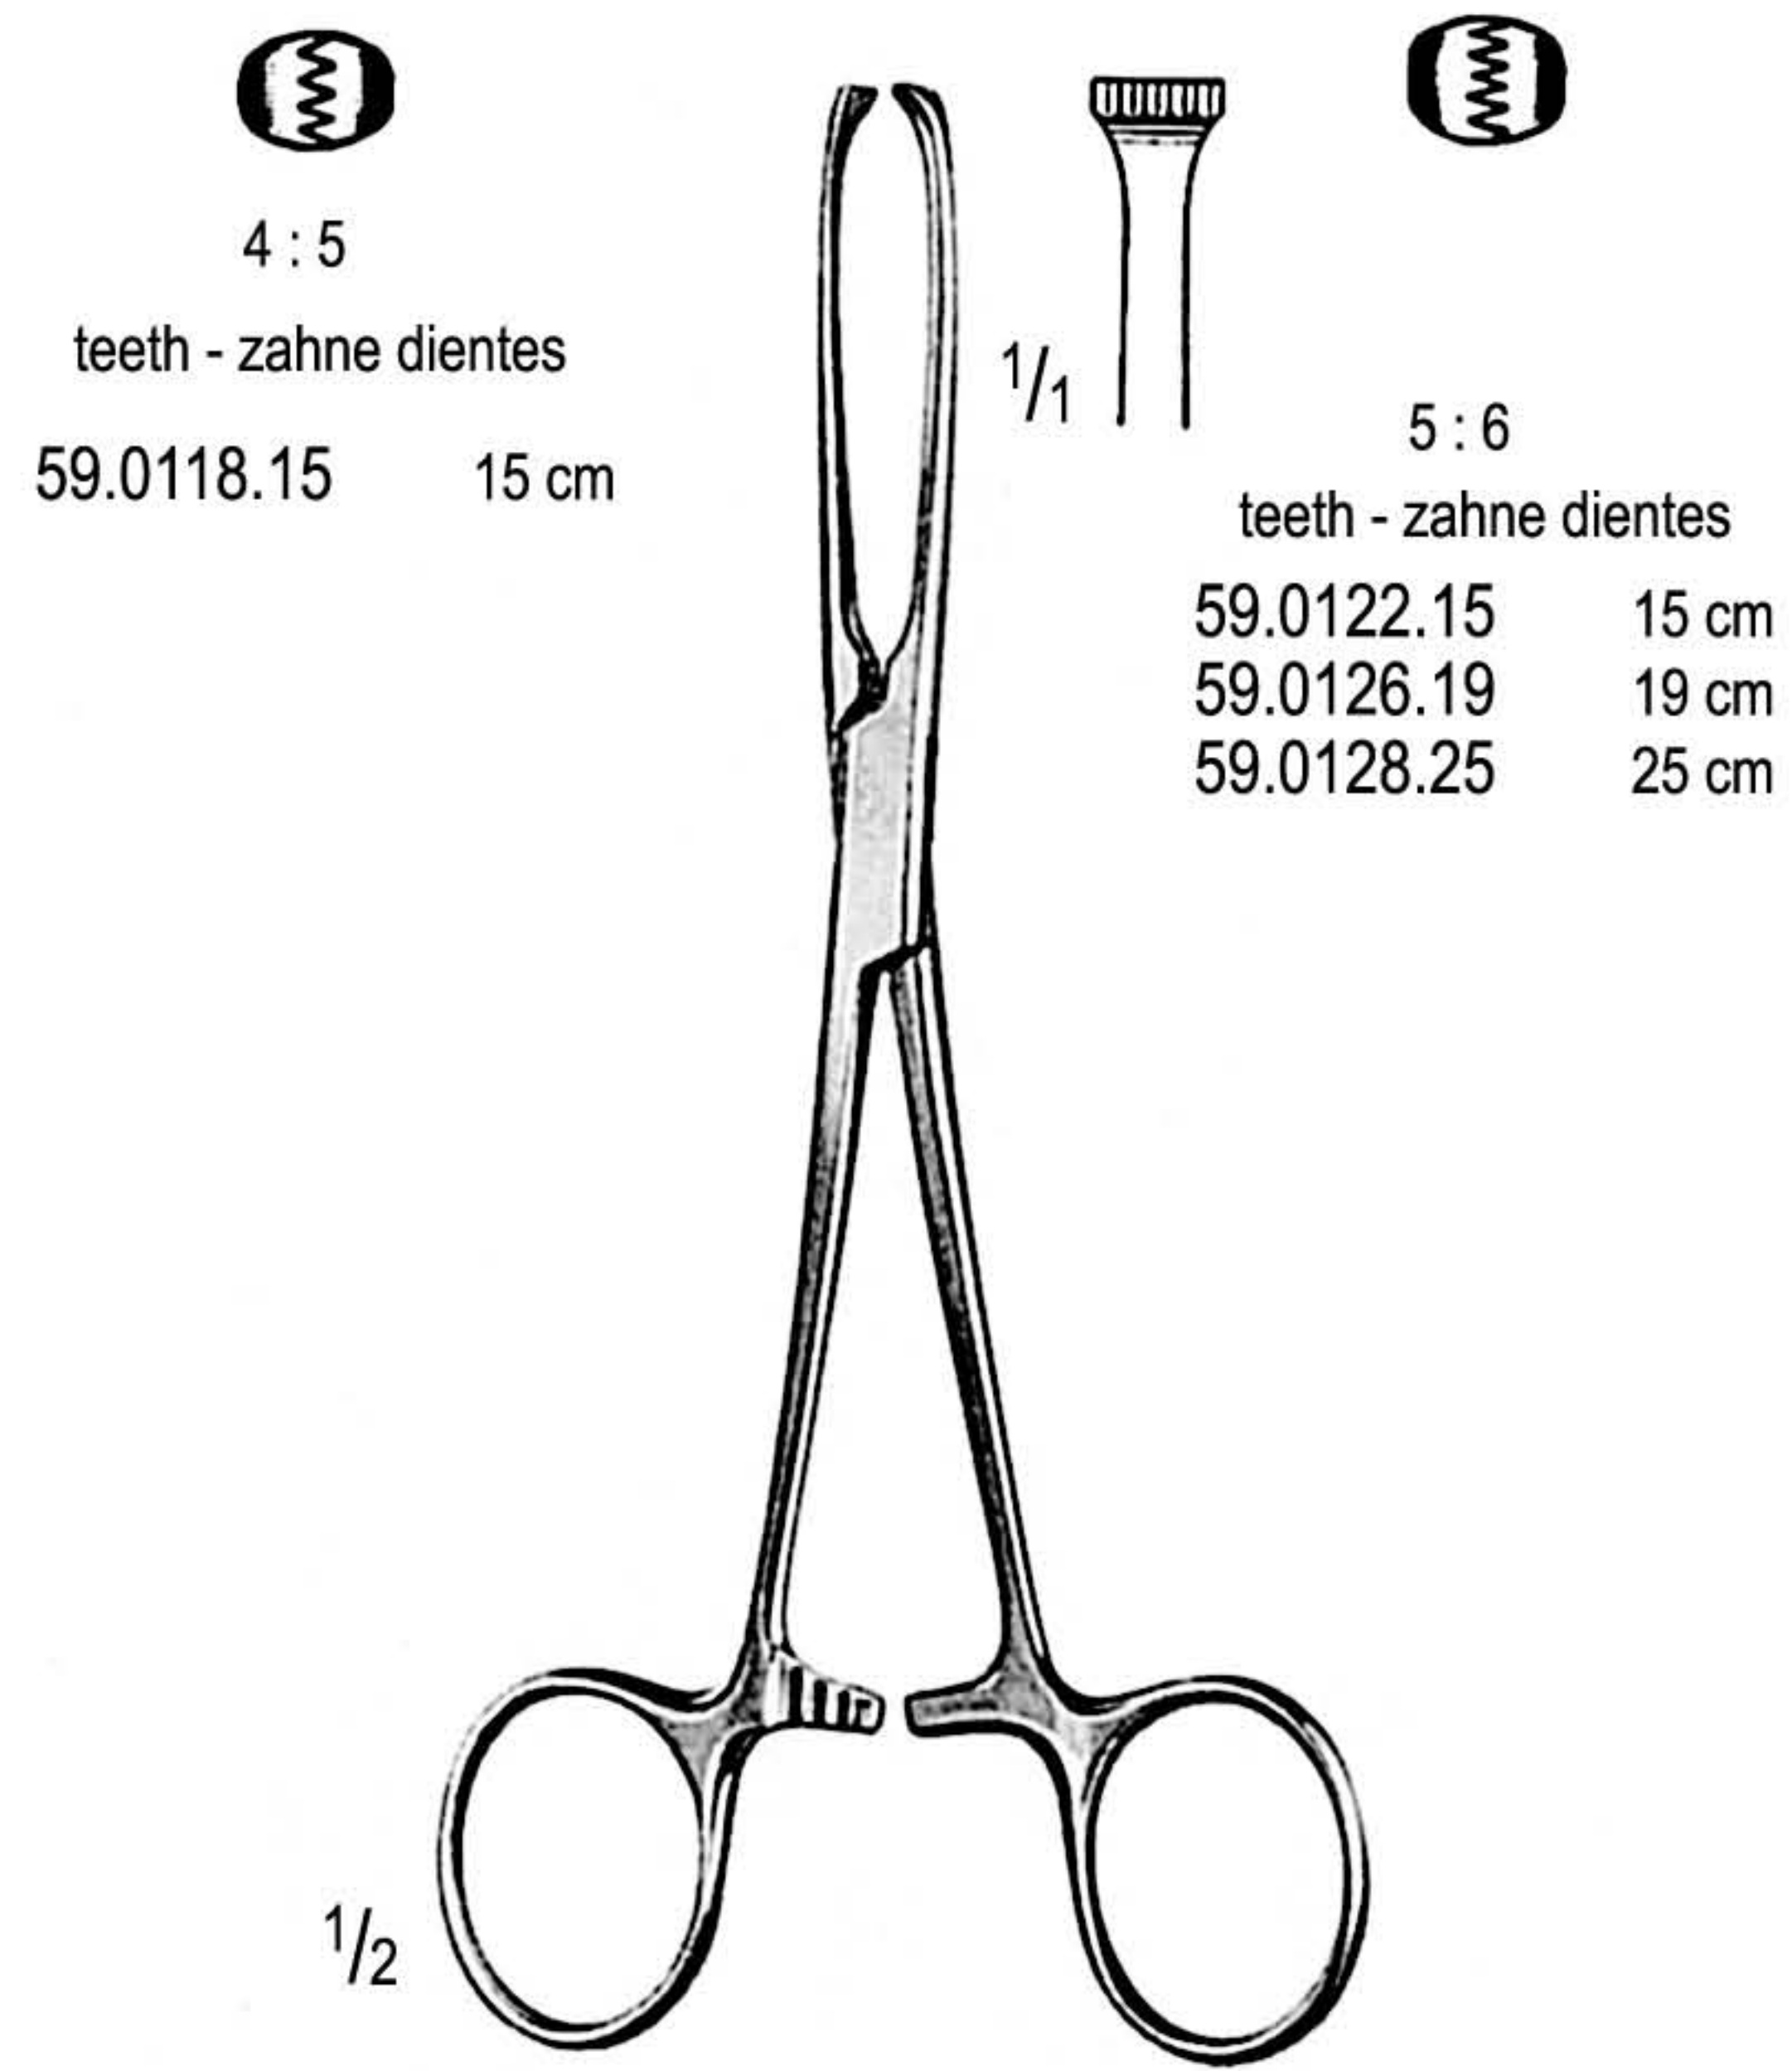

59

INTESTINES, STOMACH, RECTUM

BAGIRSAK, MIDE, REKTUM

PRO-TEK TIBBI CIHAZ VE HIZMETLERI TICARET LTD. STI

www.pro-tektibbicihaz.com
info@pro-tektibbicihaz.com

ALLIS
 59.0118.15 - 59.0128.25

ALLIS-BABY
 59.0130.12
 12 cm
 4:5 teeth - zahne - dientes

JUDD-ALLIS
 59.0134.15 15 cm
 59.0138.19 19 cm

ALLIS-ADAIR
 59.0140.15
 15 cm

BABCOCK
 59.0142.16 - 59.0154.24

1/1
 59.0142.16
 16 cm

1/1
 59.0146.18
 18 cm

1/1
 59.0150.20
 20 cm

1/1
 59.0154.24
 24 cm

DUVAL
 59.0158.18 - 59.0170.23

1/1
 59.0158.18 18 cm
 59.0162.20 20 cm

1/1
 59.0166.20 20 cm
 59.0170.23 23 cm

1/1
 59.0190.22
 22 cm

1/1
 59.0194.25
 25 cm

1/1
 59.0198.28
 28 cm

1/1
 59.0191.22
 22 cm

1/1
 59.0195.25
 25 cm

1/1
 59.0199.28
 28 cm

KOCHER
 59.0190.22 - 59.0198.28

KOCHER
 59.0191.22 - 59.0199.28