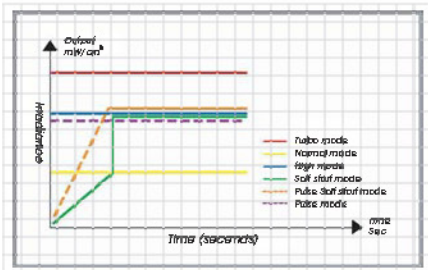

Dr's Light
Wireless LED Curing Light

Dr's Light is...

We appreciate for your purchase the Dr's Light. The Dr's Light is developed with the newest technology. The Dr's Light generates light intensity of $1600\text{mW}/\text{Cm}^2$ ensures fast thorough curing in as little as 5seconds. Dentists are able to select various program mode which they wanted.

Just 5 seconds

• Six Program modes of Dr's Light