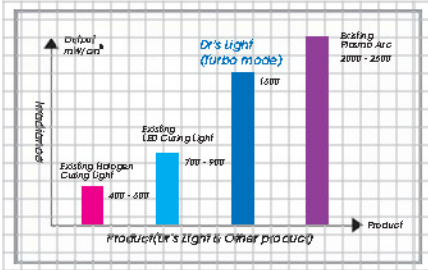

**Dr's Light**  
 Wireless LED Curing Light

**Dr's Light is...**

We appreciate for your purchase the Dr's Light. The Dr's Light is developed with the newest technology. The Dr's Light generates light intensity of  $1600\text{mW}/\text{Cm}^2$  ensures fast thorough curing in as little as 5seconds. Dentists are able to select various program mode which they wanted.

**Just 5 seconds**

• Six Program modes of Dr's Light

• Output graph of comparison with other product

## The Best of Dr's Light

Particular strong point of Dr's Light.

- High Power (output)  
1600mW/cm<sup>2</sup>(±10)
- Various curing programs  
(Convenient functions for users)
- Ergonomic Design
- Interchangeable battery pack
- Full color LCD display
- Unique thermal control system
- Usable many times
- Curing all dental materials