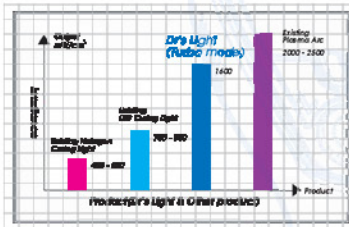

### Six Program modes of Dr's Light

- Turbo mode
- Normal mode
- High mode
- Soft start mode
- Pulse Soft start mode
- Pulse mode