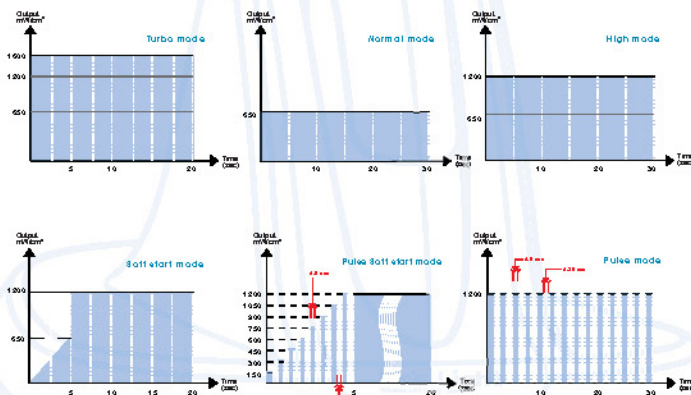

Program modes

Various curing programs

Wireless LED Curing Light

Perpa Ticaret Merkezi B-Blok Kat:11 No:1743

Okmeydani ISTANBUL

Tlf : 0212 3207370 Fax : 0212 3207782

info@pro-tektibbicihaz.com www.pro-tektibbicihaz.com